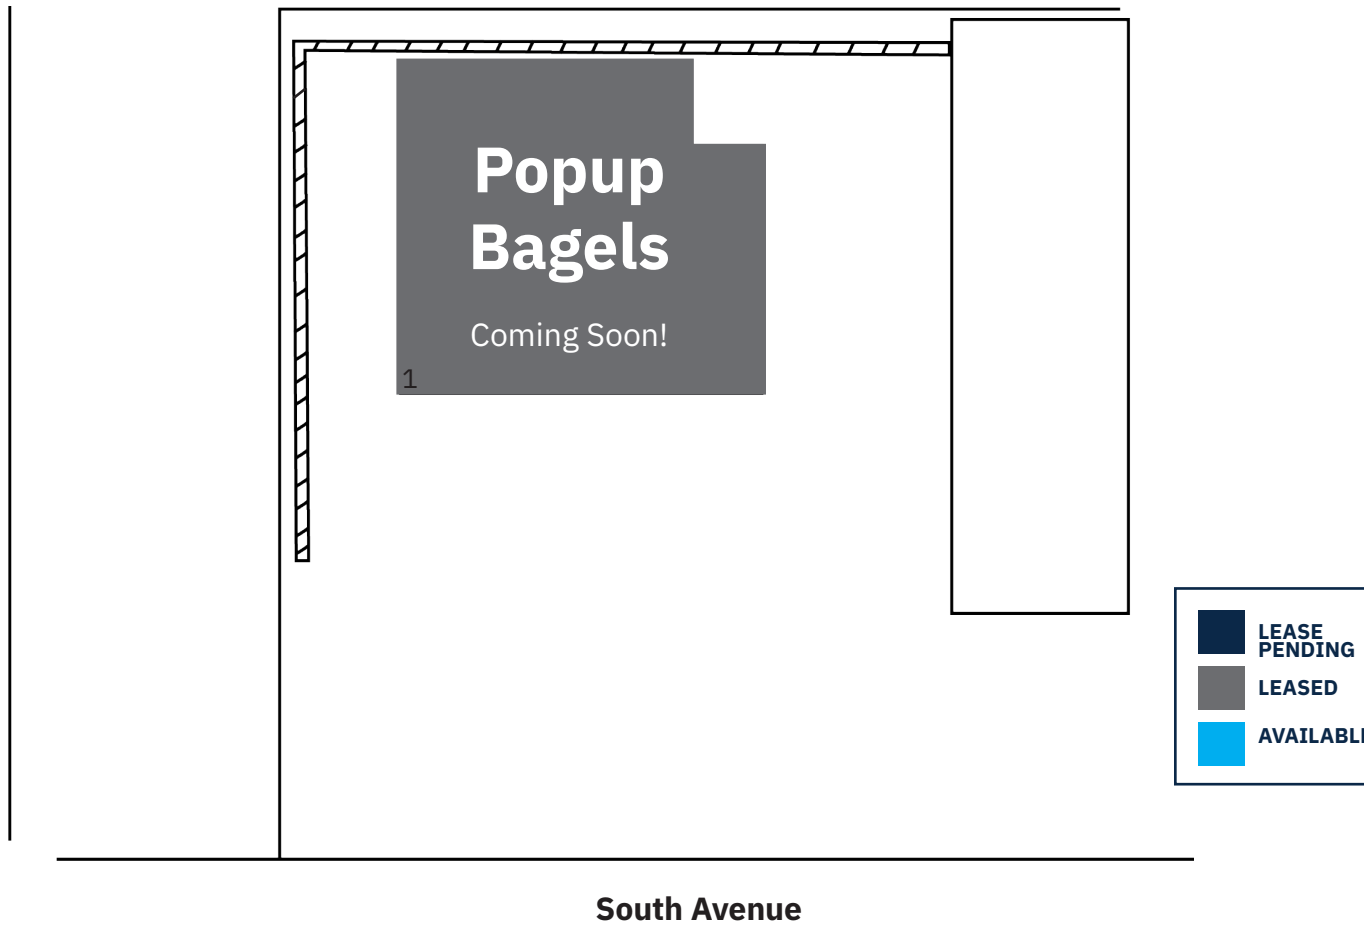

Popup Bagels

220 SOUTH AVENUE W | WESTFIELD, NJ 07090

SITE PLAN

NJ Transit
Westfield Train Station

TENANT ROSTER

SF

1 Popup Bagels

1,500