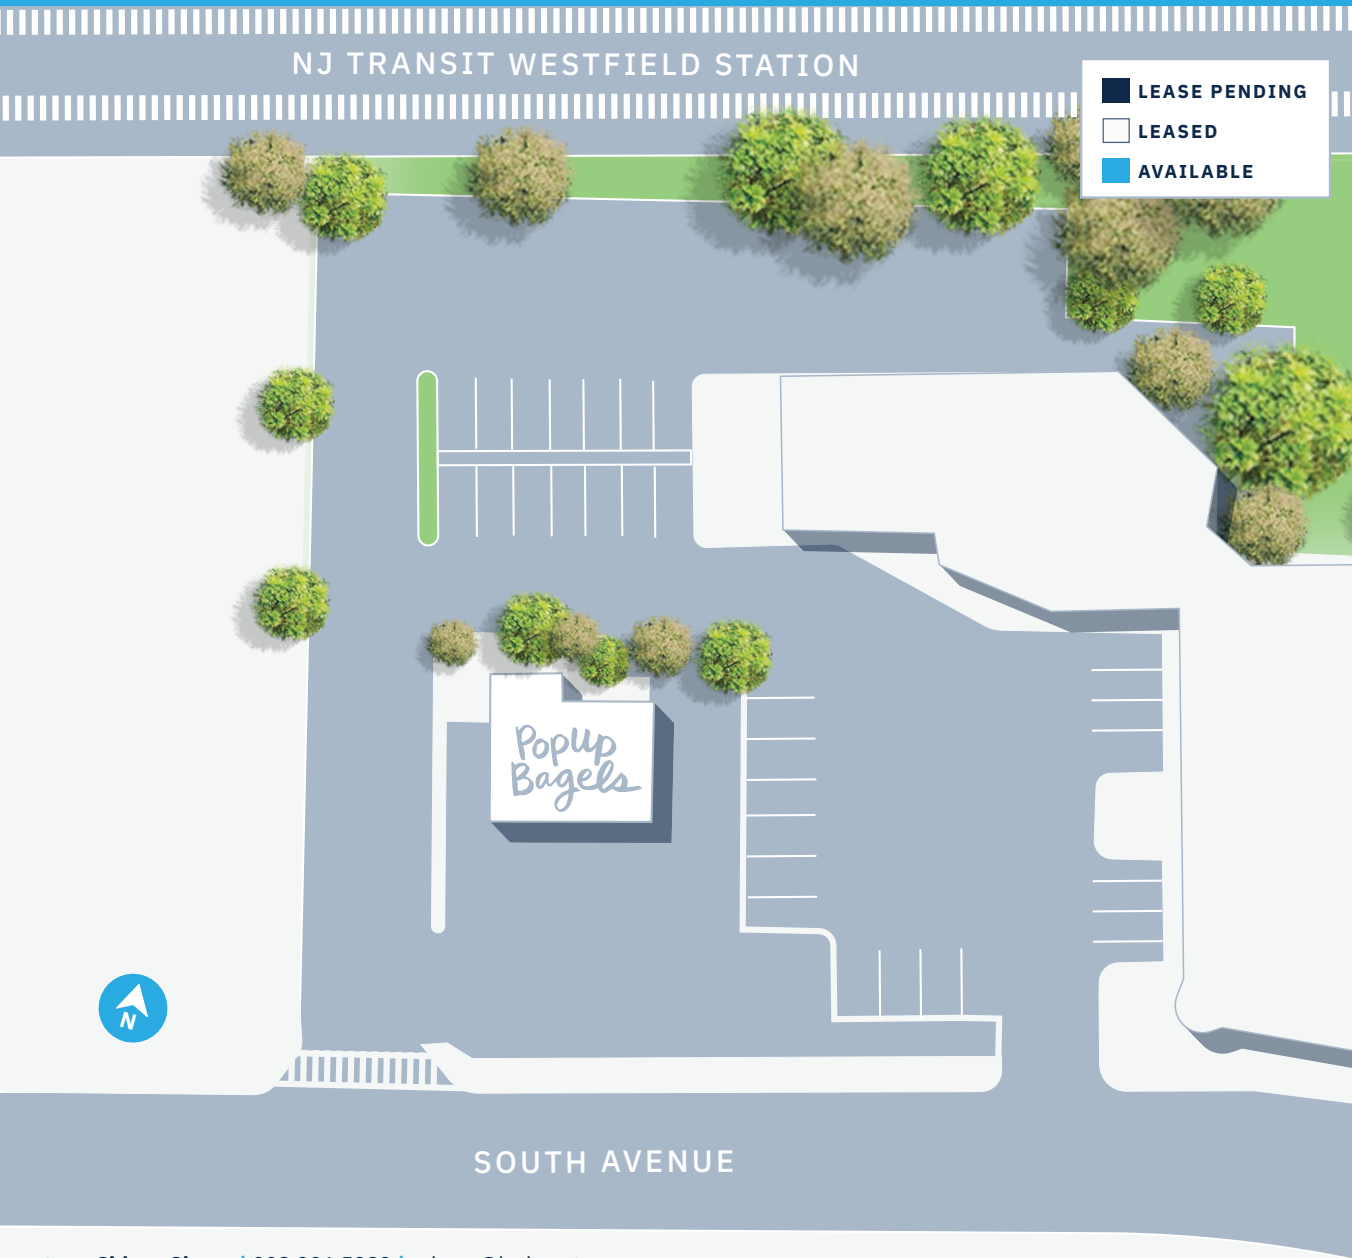

PopUp Bagels

220 SOUTH AVENUE W | WESTFIELD, NJ 07090

SITE PLAN

Tenant Roster

	SF
1 PopUp Bagels	1,500