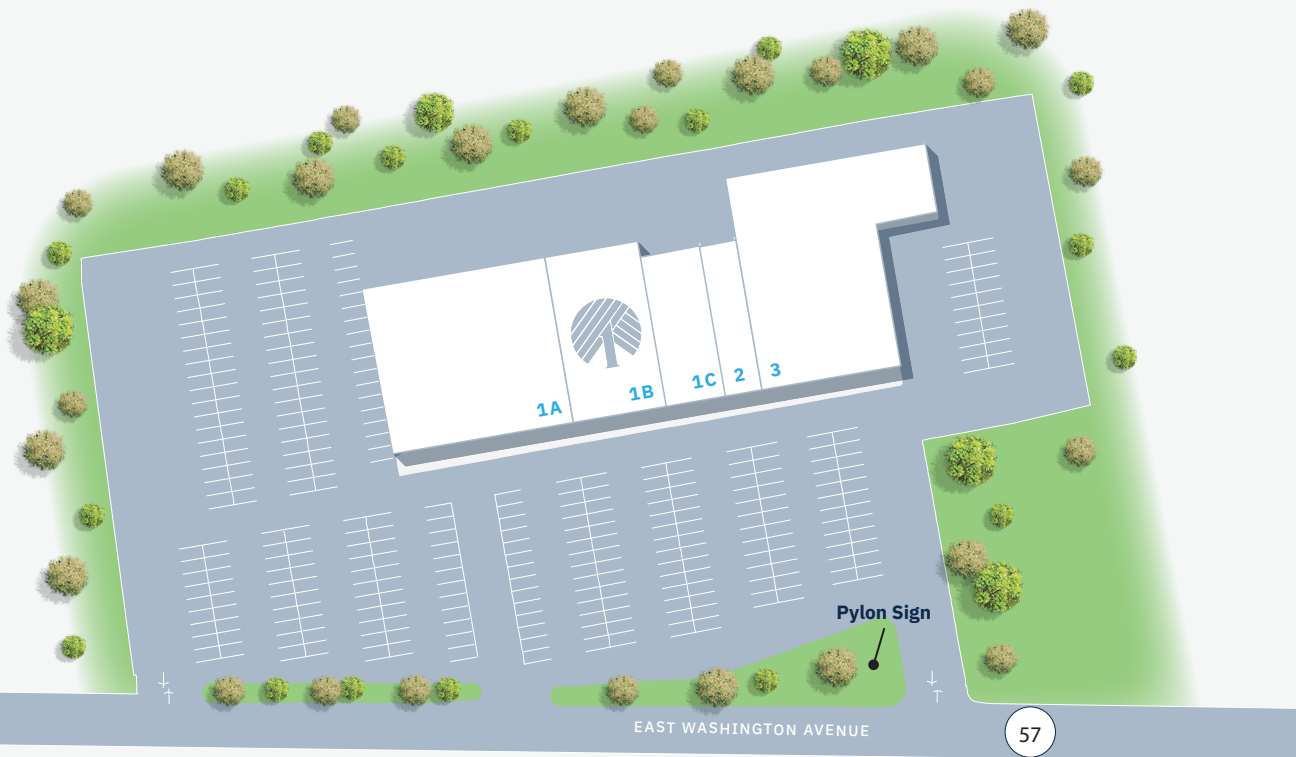

Warren Plaza

401 EAST WASHINGTON AVENUE | WASHINGTON, NJ 07882

SITE PLAN

■ LEASE PENDING
□ LEASED
■ AVAILABLE

Tenant Roster		SF
1A	State of New Jersey	16,600
1B	Dollar Tree	9,289
1C	State of New Jersey	7,803
2	CB Pet Market	4,360
3	Herbalist Alchemist	23,150