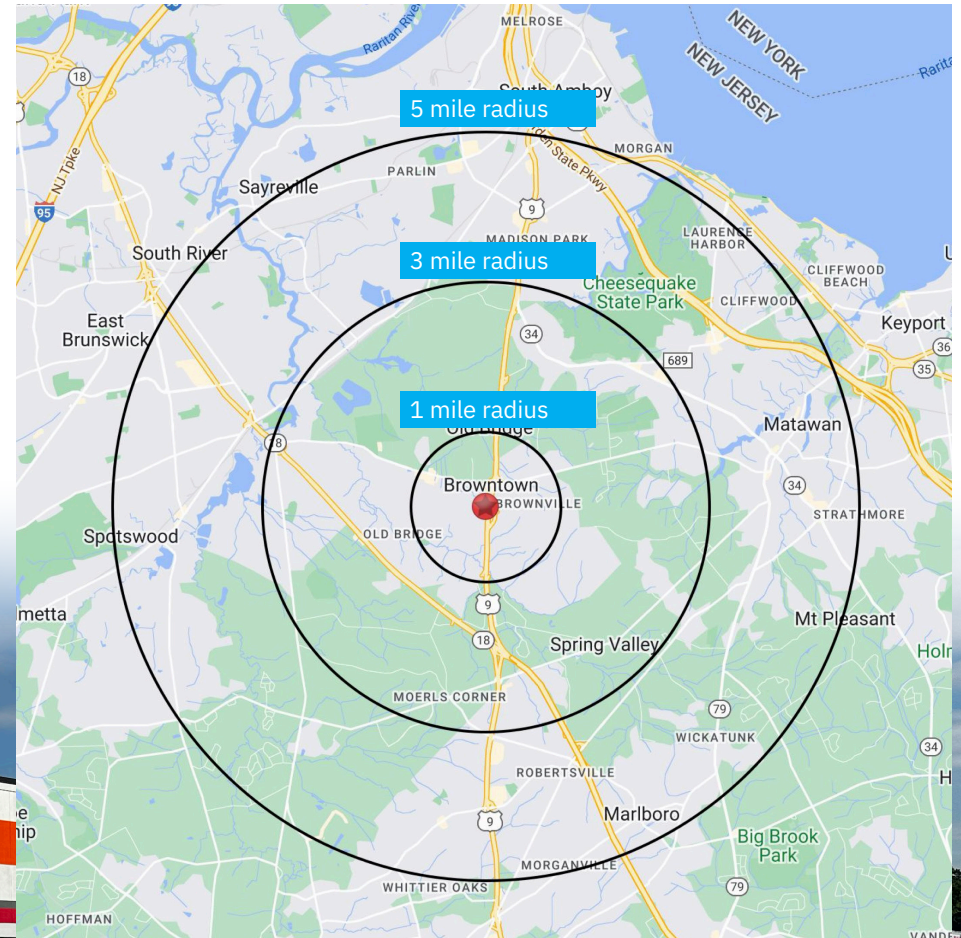

Route 9 Plaza

2500 US HIGHWAY 9 SOUTH | OLD BRIDGE, NJ 08857

DEMOGRAPHICS

2010-2020 Census | 2025 Estimates	1 mile radius	3 mile radius	5 mile radius
Population	12,075	53,817	177,966
Households	5,004	20,363	67,653
Average Household Income	$127,746	$156,483	$160,650
Projected Average Household Income (2028)	$138,157	$161,272	$167,652
Median Household Income	$100,903	$121,913	$127,475
Total Businesses	297	1,649	5,648
Total Employees	2,014	13,421	43,826
Daytime Population	3,649	21,008	71,884
Total Annual Household Expenditure	$422.04 M	$1.99 B	$6.75 B
HH Income $200K or more	810	4,383	16,460
College Degree + (Bachelor Degree or Higher)	3,219	16,720	58,292

Source: sitesusa.com