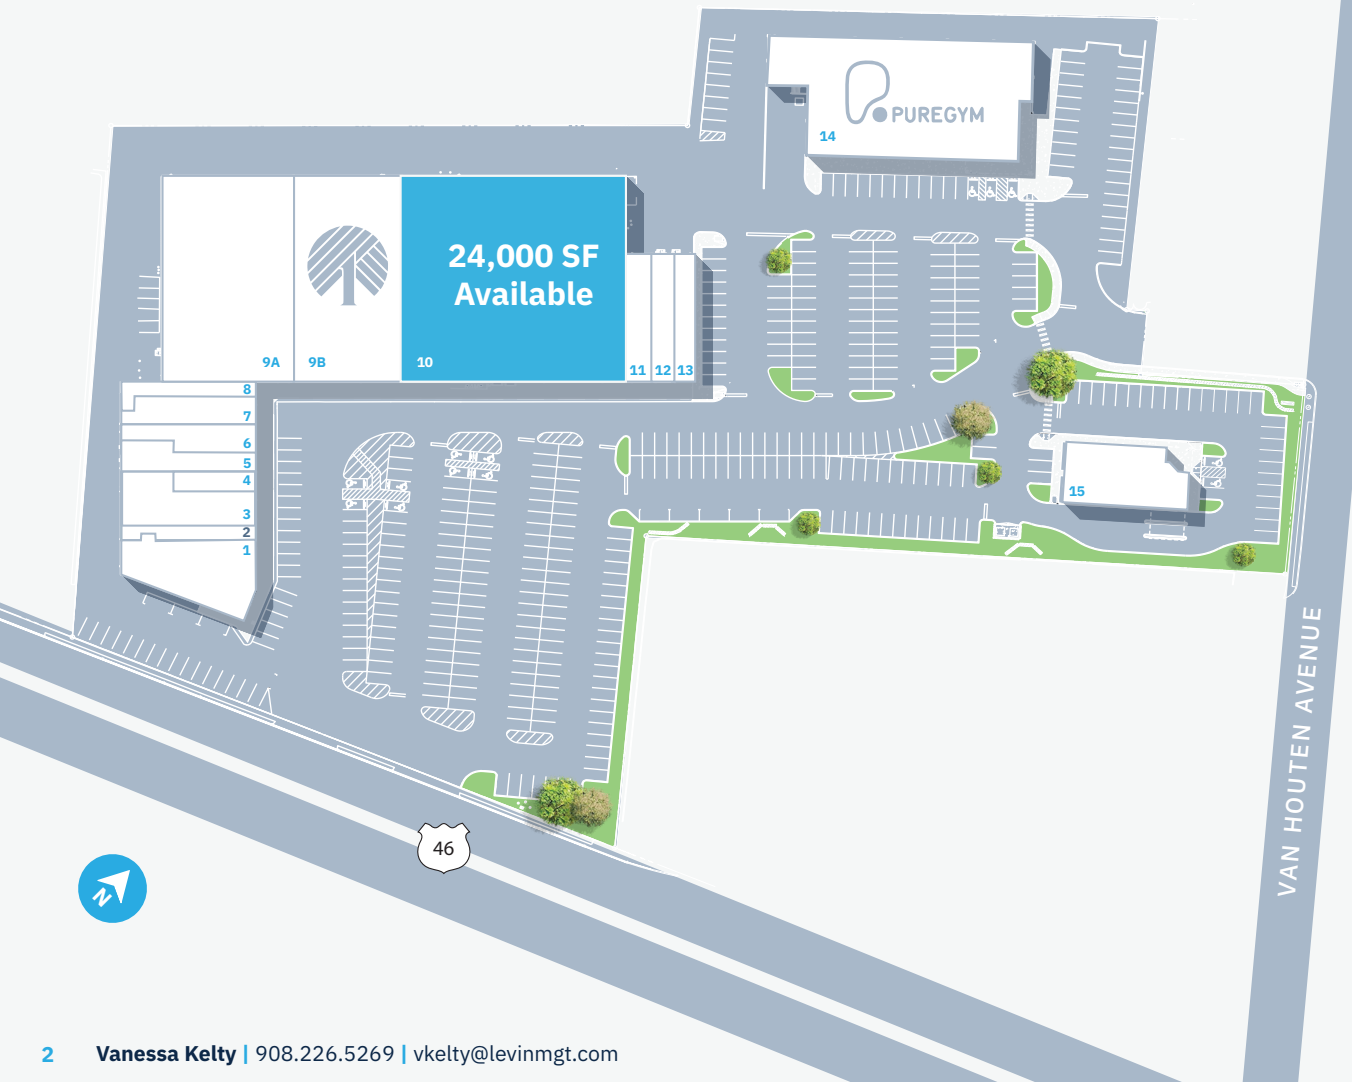

Clifton Plaza

1006 US HIGHWAY 46 | CLIFTON, NJ 07013

SITE PLAN

LEASE PENDING
 LEASED
 AVAILABLE

Tenant Roster		SF
1	Work 'N Gear	3,247
2	GameStop	1,629
3	Dunkin	3,167
4	Epic Unisex Salon	850
5	Verizon	2,365
6	Field Liquors	2,135
7	New Jersey Eyes	1,950
8	Ship Smart	1,532
9A	Subzi Mandi Farmer's Market	16,000
9B	Dollar Tree	14,166
10	Available former Big Lots	24,000
11	Bruno's Pizza	2,110
12	Sally Beauty Supply	1,421
13	Fiina Nail Lounge	1,600
14	Pure Gym	15,000
15	Valley National Bank	4,050