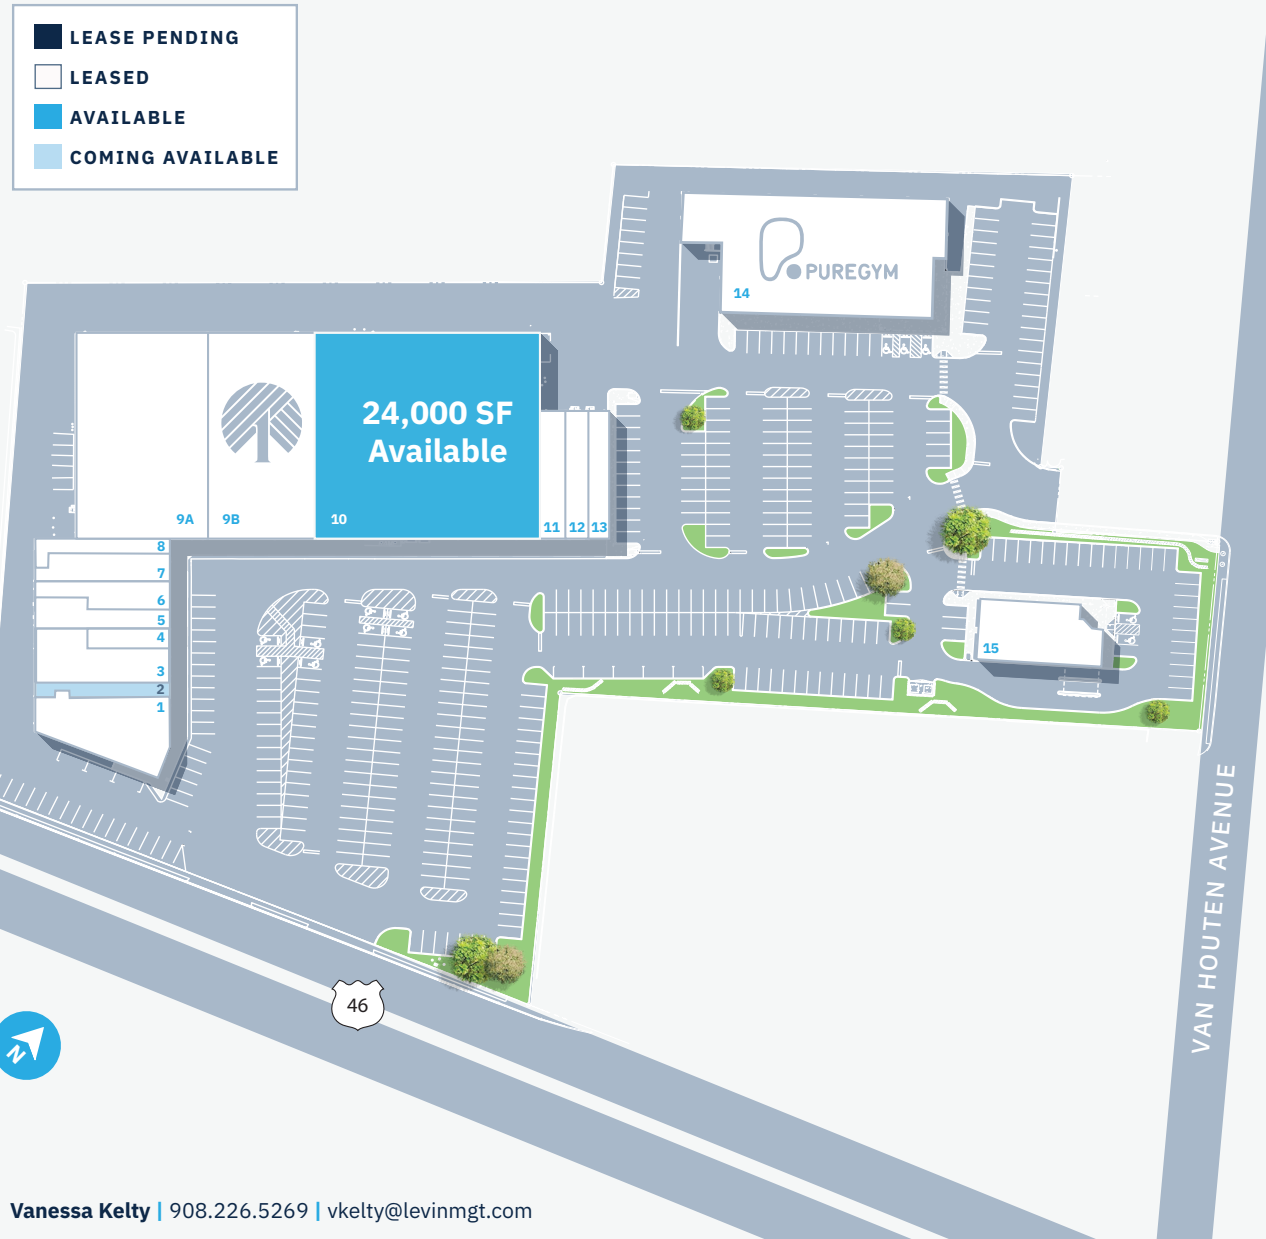

Clifton Plaza

1006 US HIGHWAY 46 | CLIFTON, NJ 07013

SITE PLAN

Tenant Roster		SF
1	Work 'N Gear	3,247
2	GameStop - coming available	1,629
3	Dunkin	3,167
4	Epic Unisex Salon	850
5	Verizon	2,365
6	Field Liquors	2,135
7	New Jersey Eyes	1,950
8	Ship Smart	1,532
9A	Subzi Mandi Farmer's Market	16,000
9B	Dollar Tree	14,166
10	Available former Big Lots	24,000
11	Bruno's Pizza	2,110
12	Sally Beauty Supply	1,421
13	Fiina Nail Lounge	1,600
14	Pure Gym	15,000
15	Valley National Bank	4,050