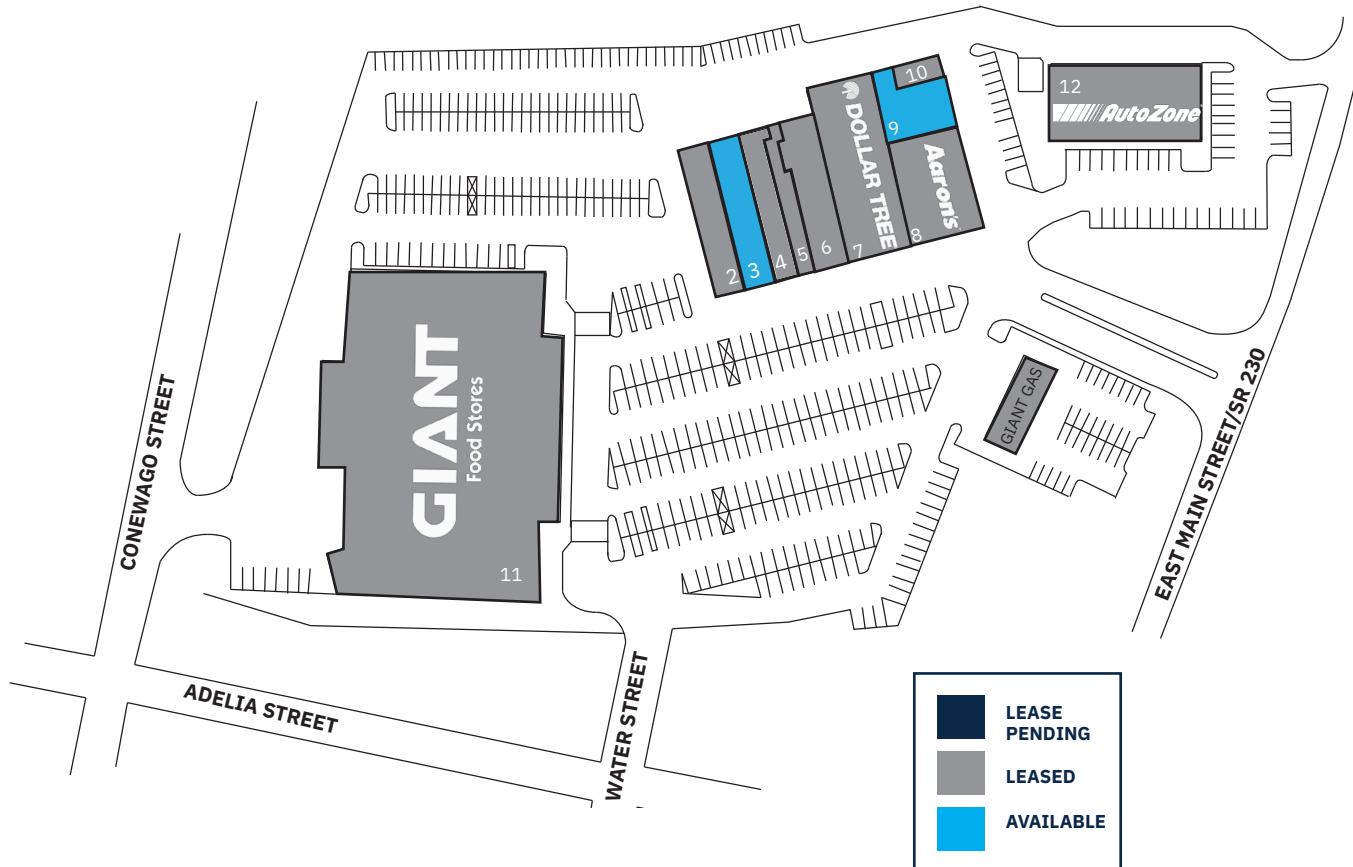

Mid-Town Plaza

450 E MAIN STREET/HARRISBURG PIKE | MIDDLETOWN, PA 17057

SITE PLAN

TENANT ROSTER

SF

1	Giant Food Stores	59,500
2	H&R Block	2,080
3	Available - 2nd Gen Restaurant	3,580
4	Great Clips	3,512
5	Chinese Restaurant	2,265
6	Fine Wine & Good Spirits	4,699
7	Dollar Tree	8,960
8	Aaron's	6,300
9	Available	2,600
10	Puff N' Snuff	1,072
11	Giant Gas Station	-
12	AutoZone	7,381