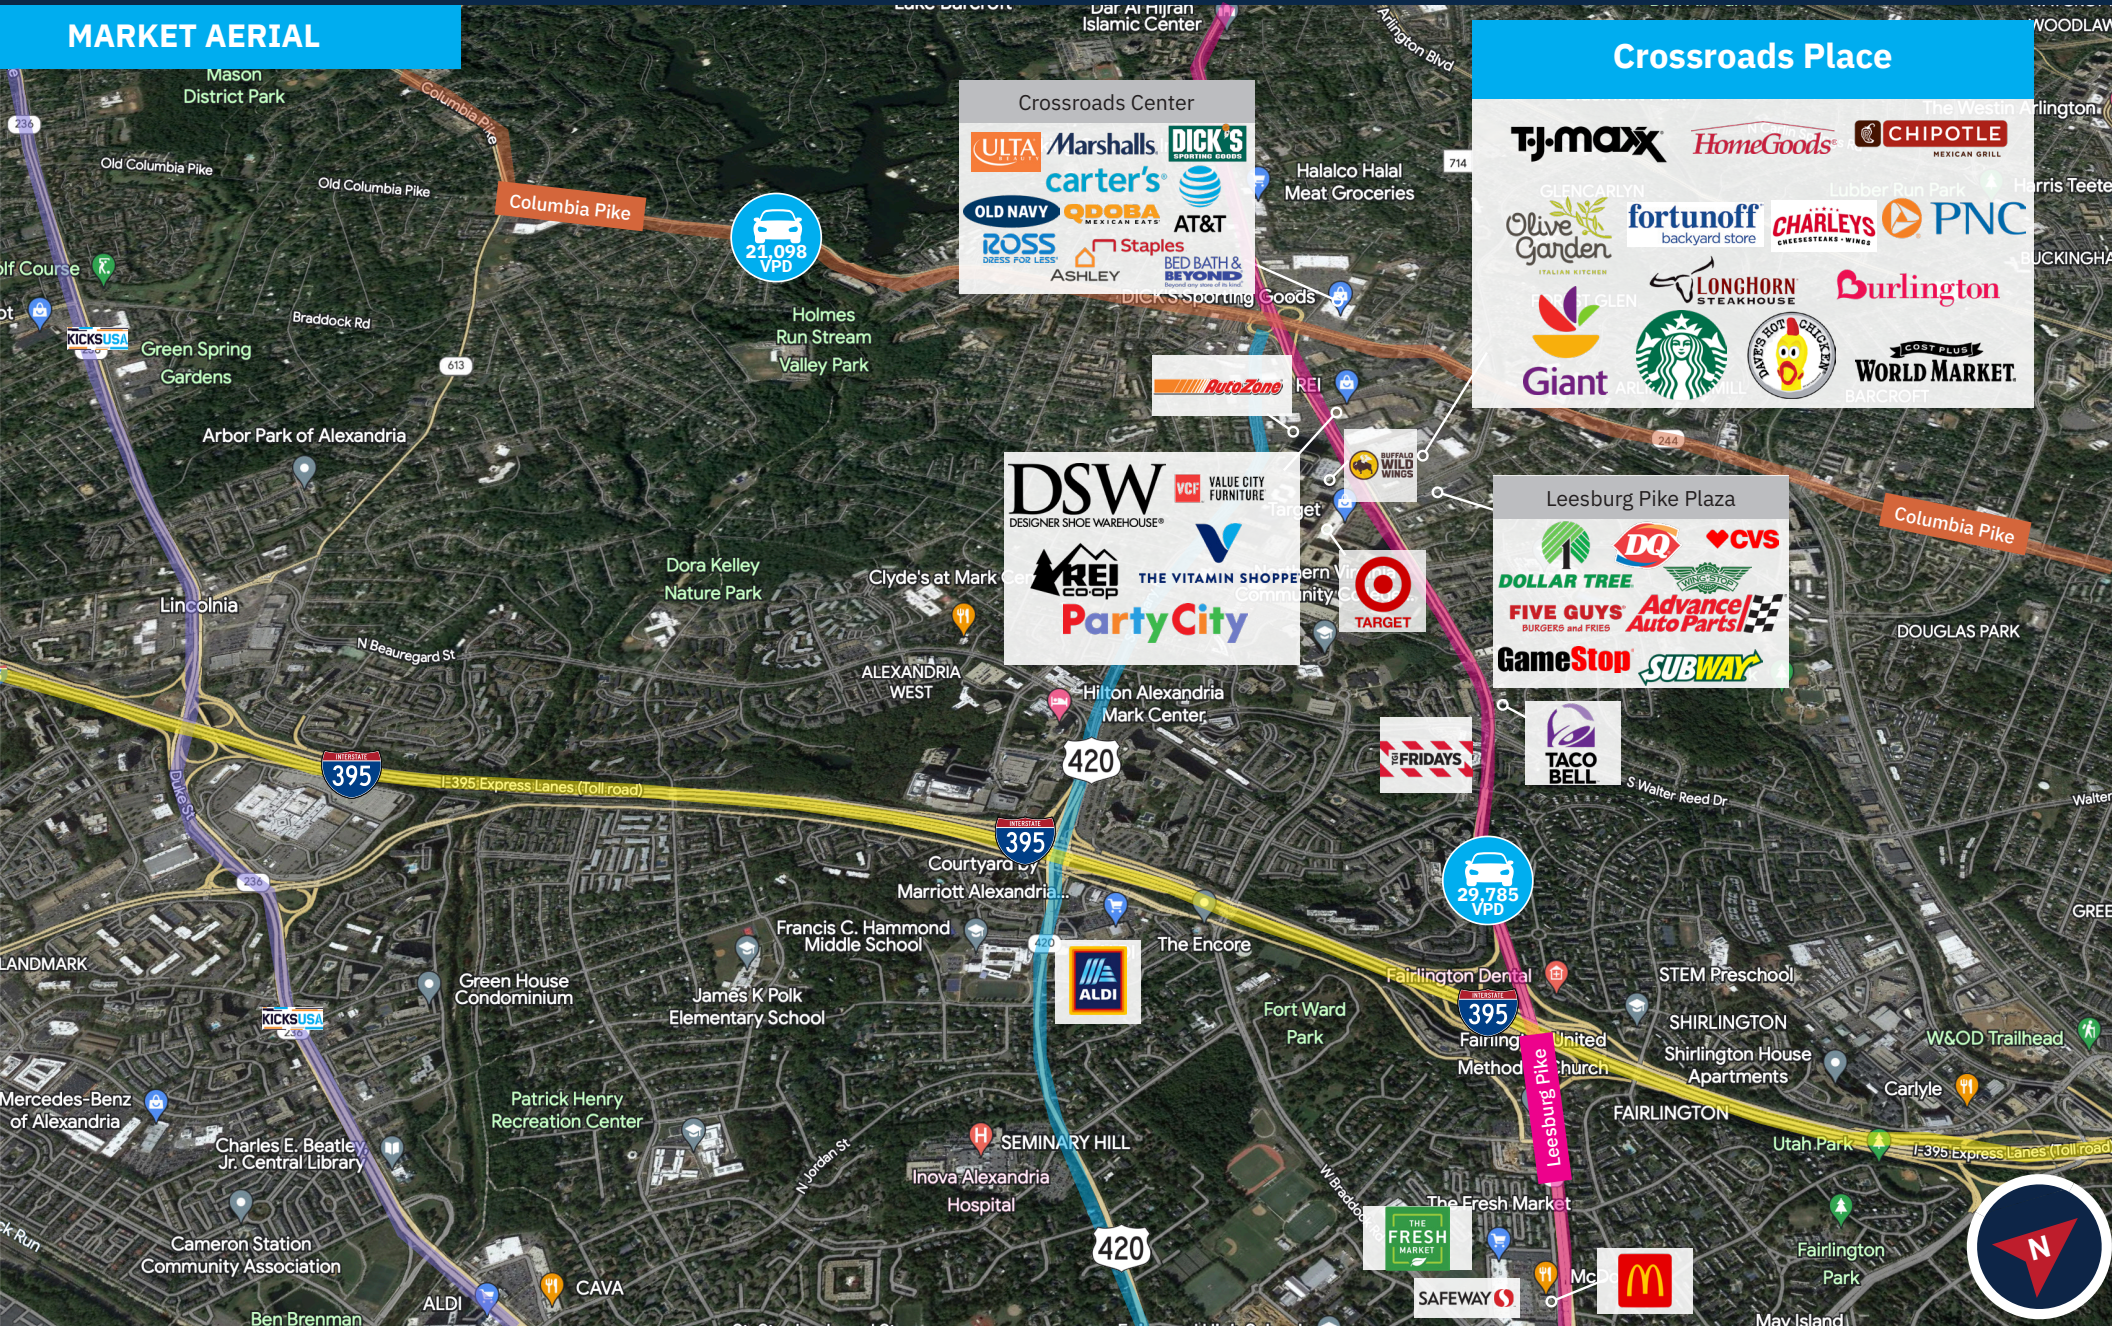

Crossroads Place

3516 S JEFFERSON STREET | FALLS CHURCH, VA 22041

MARKET AERIAL

Crossroads Place

Crossroads Center

- ULTA
- Marshalls
- DICK'S SPORTING GOODS
- carter's
- AT&T
- OLD NAVY
- ROSS DRESS FOR LESS
- ASHLEY
- Staples
- BED BATH & BEYOND

- TJ-maxx
- HomeGoods
- CHIPOTLE MEXICAN GRILL
- Olive Garden
- fortunoff backyard store
- CHARLEY'S CHEESESTEAKS & WINGS
- PNC
- Giant
- Starbucks
- LONGHORN STEAKHOUSE
- Burlington
- WORLD MARKET

DSW DESIGNER SHOE WAREHOUSE

- REI CO-OP
- THE VITAMIN SHOPPE
- Party City
- Target

Leesburg Pike Plaza

- DOLLAR TREE
- DQ
- CVS
- FIVE GUYS BURGERS AND FRIES
- Advance Auto Parts
- GameStop
- SUBWAY