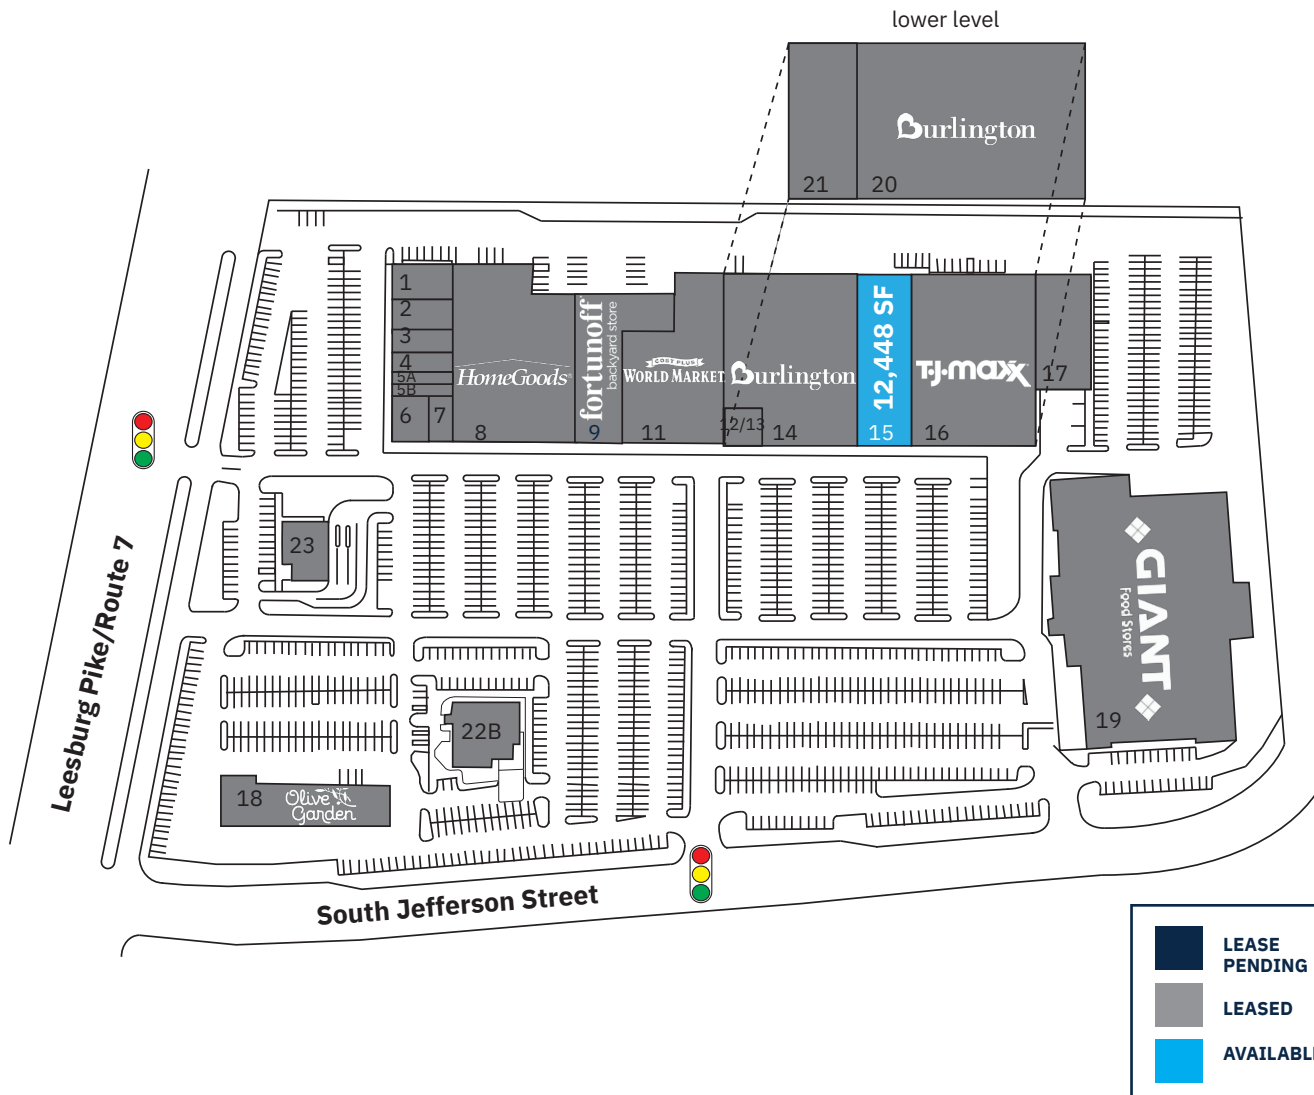

# Crossroads Place

3516 S JEFFERSON STREET | FALLS CHURCH, VA 22041

## SITE PLAN

## TENANT ROSTER

## SF

1	Hour Eyes	2,852
2	Chipotle	2,118
3	Quickway Japanese Hibachi	2,109
4	Einstein Bagels	2,109
5A	Charleys Cheesesteaks and Wings <i>opening soon!</i>	2,108
5B	Dave's Hot Chicken <i>opening soon!</i>	2,337
6	Starbucks	1,588
7	E.T. Nails Salon	855
8	HomeGoods	29,921
9	Fortunoff Backyard Store <i>opening soon!</i>	17,813
11	Cost Plus World Market	19,830
12/13	KC Beauty	9,066
14	Burlington	18,657
15	<b>Available</b>	<b>12,448</b>
16	T.J. Maxx	29,649
17	Golden Buffet	9,975
18	Olive Garden	10,380
19	Giant Food	66,000
20	Burlington (lower level)	71,116
21	Mattress Warehouse	21,404
22B	Longhorn Steakhouse	6,242
23	PNC Bank	PAD SITE