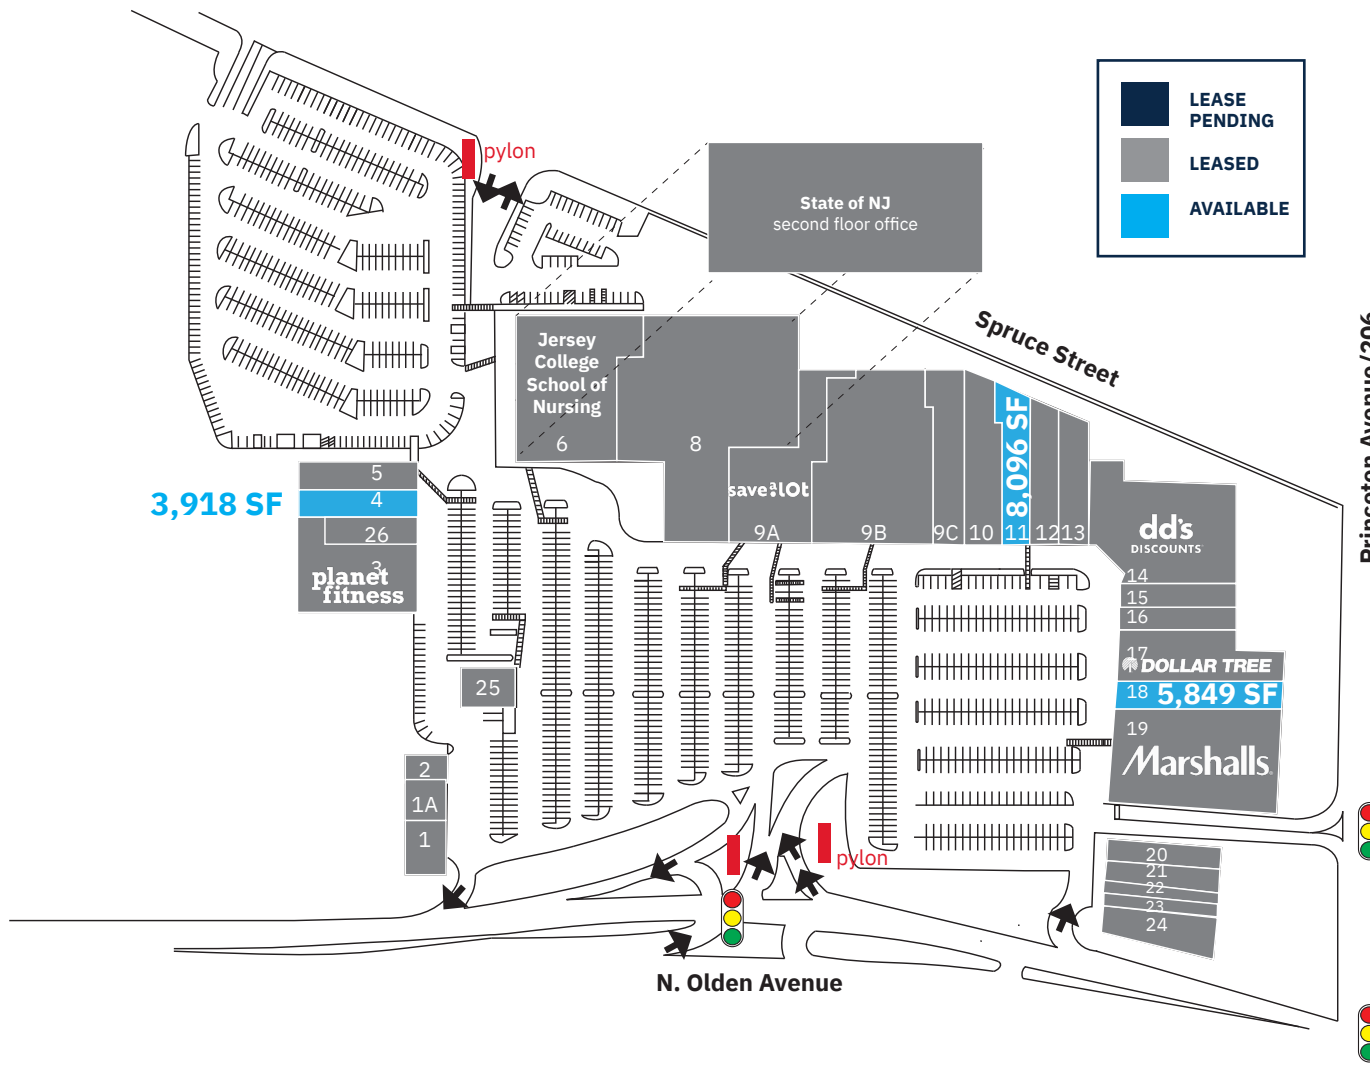

Capitol Plaza

1500-1560 NORTH OLDEN AVENUE | EWING TOWNSHIP, NJ 08638

SITE PLAN

TENANT ROSTER

SF

1	U.S. Armed Forces Career	3,809
1A	Wing Stop	2,197
2	GNC	1,320
3	Planet Fitness	17,380
4	Available	3,918
5	Victorian Beauty Supply	4,598
6	Jersey College School of Nursing	30,543
8	Forman Mills	43,657
9A	Save A Lot	17,584
9B	American Furniture	24,983
9C	Harbor Freight Tools	15,619
10	Rainbow	7,872
11	Available	8,096
12	Ashley Stewart	5,240
13	Buy Rite Liquor	6,000
14	dd's Discounts	20,257
15	America's Best <i>opening soon!</i>	3,600
16	Foot Locker	3,600
17	Dollar Tree	13,810
18	Available	5,849
19	Marshalls	24,116
20	Laundromat	3,175
21	Rent-A-Center	4,200
22	LA Nails	2,159
23	Chinese Restaurant	2,540
24	Snipes	5,080
25	Bank of America	3,120
26	Pork Chop's BBQ	2,696