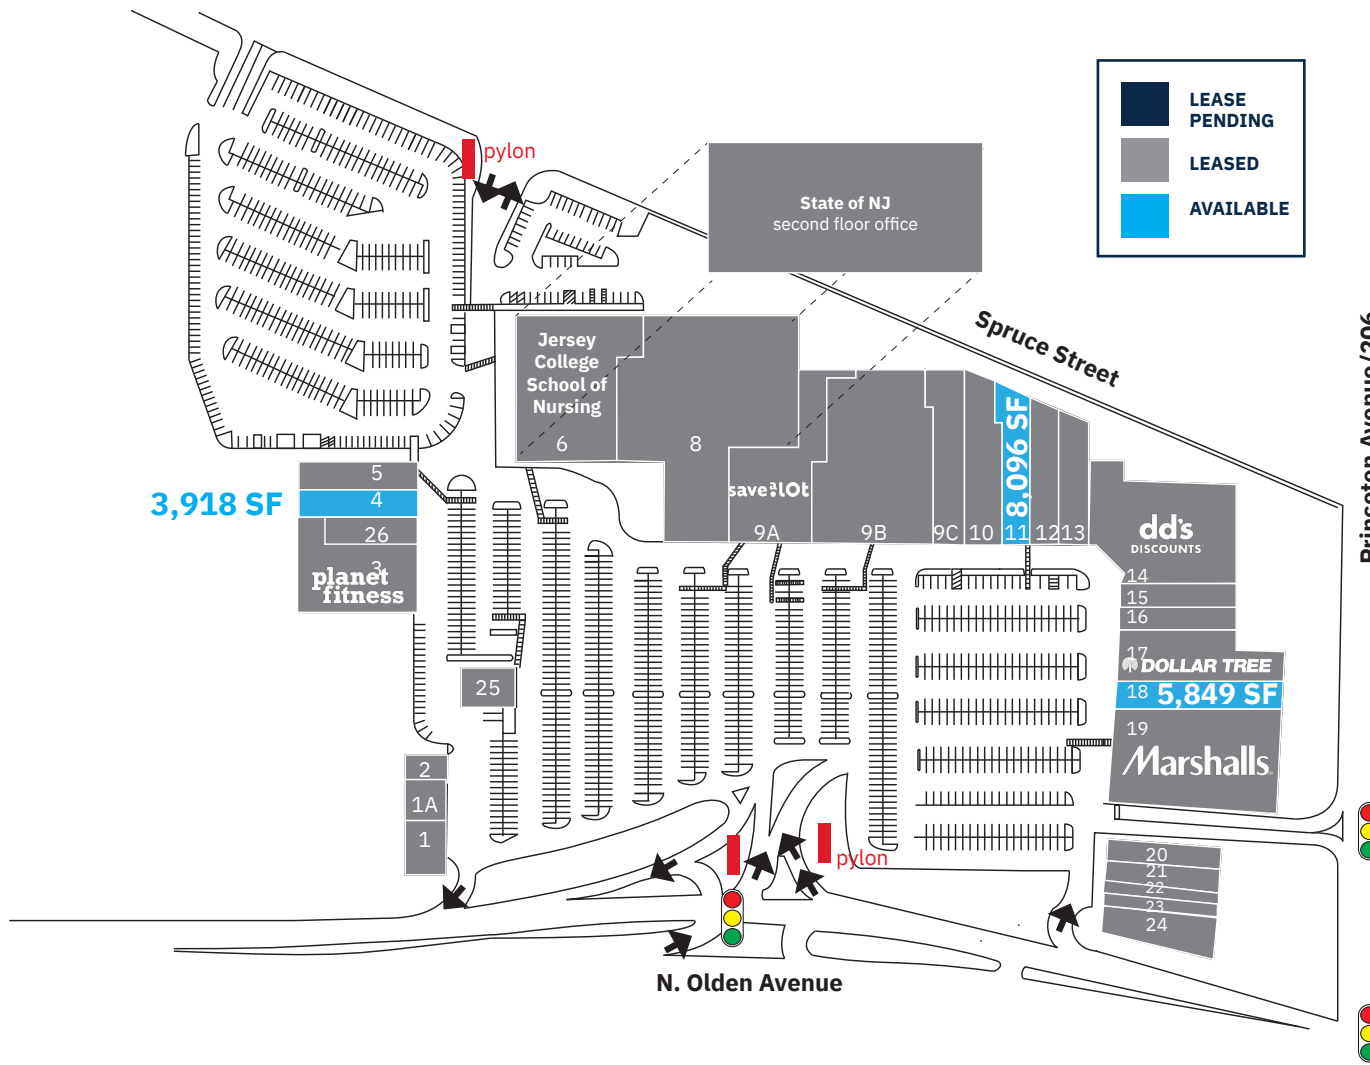

# Capitol Plaza

1500-1560 NORTH OLDEN AVENUE | EWING TOWNSHIP, NJ 08638

## SITE PLAN

## TENANT ROSTER

## SF

1	U.S. Armed Forces Career	3,809
1A	Wing Stop	2,197
2	GNC	1,320
3	Planet Fitness	17,380
4	Available	3,918
5	Victorian Beauty Supply	4,598
6	Jersey College School of Nursing	30,543
8	Forman Mills	43,657
9A	Save A Lot	17,584
9B	American Furniture	24,983
9C	Harbor Freight Tools	15,619
10	Rainbow	7,872
11	Available	8,096
12	Ashley Stewart	5,240
13	Buy Rite Liquor	6,000
14	dd's Discounts	20,257
15	America's Best	3,600
16	Foot Locker	3,600
17	Dollar Tree	13,810
18	Available	5,849
19	Marshalls	24,116
20	Laundromat	3,175
21	Rent-A-Center	4,200
22	LA Nails	2,159
23	Chinese Restaurant	2,540
24	Snipes	5,080
25	Bank of America	3,120
26	Pork Chop's BBQ	2,696