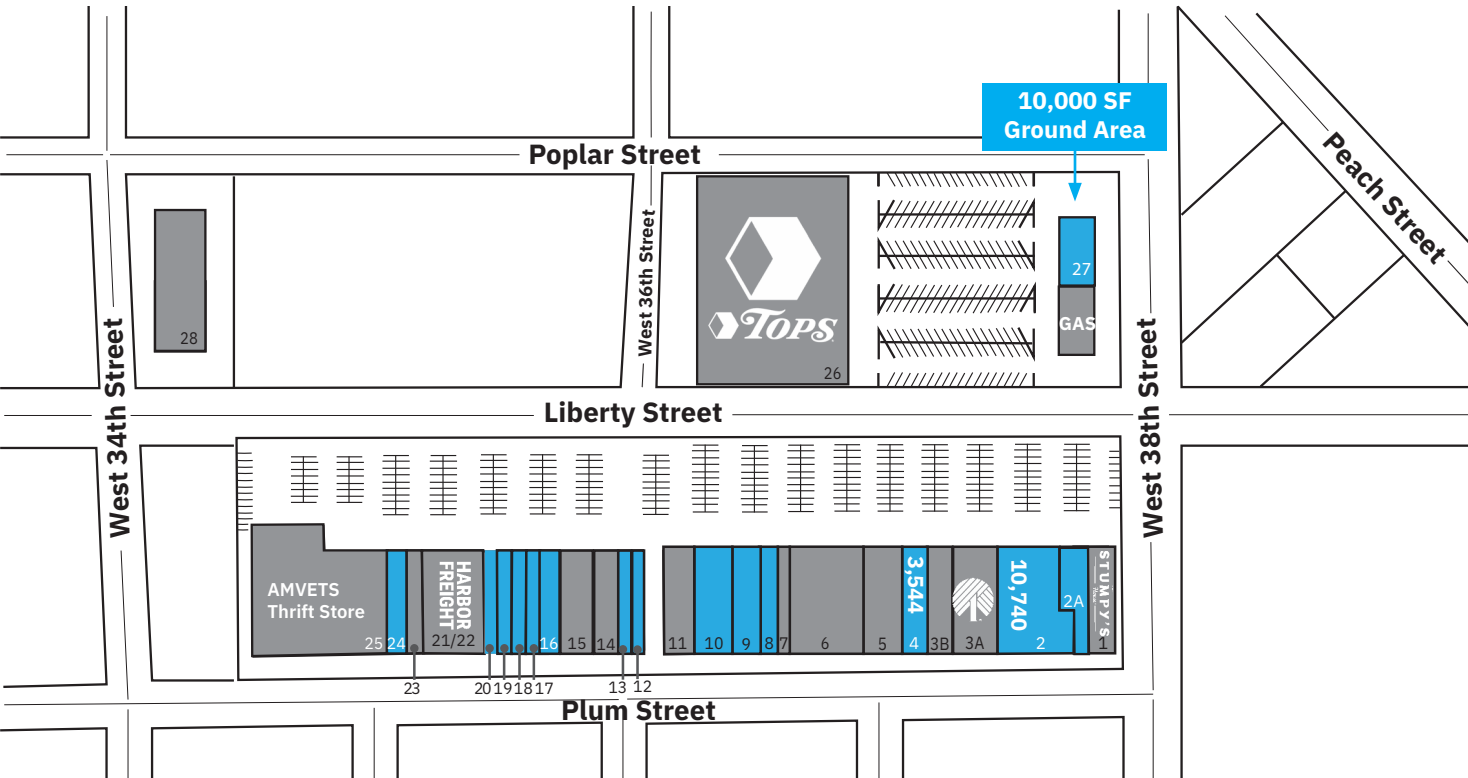

Liberty Center I

3407-3728 LIBERTY STREET | ERIE, PA 16508

SITE PLAN

TENANT ROSTER

SF

1	Stumpy's Hatchet House	5,796
2A	Available	3,430
2	Available	10,740
3A	Dollar Tree	9,122
3B	Rent-A-Center	5,210
4	Available	3,544
5	PA Wine & Spirits	7,734
6	Erie Gymnastics Center	11,928
7	H&R Block	2,840
8	Available	3,550
9	Available	6,723
10	Available	8,038
11	Werner Books/Coffee Shop	5,833
12	Available	2,800
13	Available	3,500
14	Fred's Furniture	6,300
15	Rotech Healthcare	3,920
16	Available	3,500
17	Available	2,800
18	Available	2,500
19	Available	2,240
20	Available	1,400
21/22	Harbor Freight Tools	13,310
23	GNC	2,100
24	Available	3,360
25	AMVETS Thrift Store	28,520
26	Tops Friendly Markets & Gas Station	57,117
27	Available Ground Area	10,000
28	Northwest Savings Bank	3,500