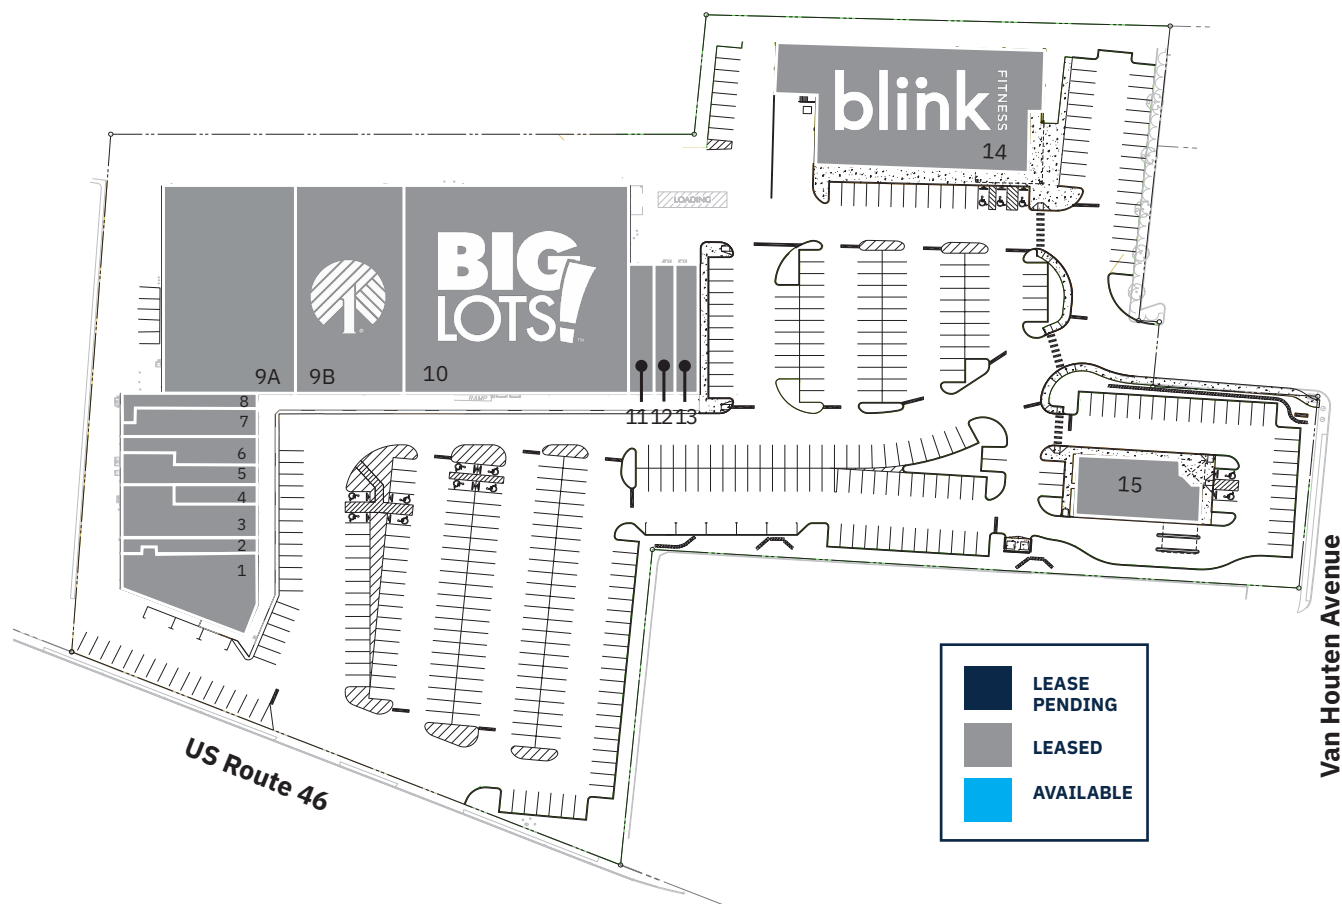

Clifton Plaza

1006 US HIGHWAY 46 | CLIFTON, N.J. 07013

SITE PLAN

TENANT ROSTER

		SF
1	Work-n-Gear	3,247
2	GameStop	1,629
3	Dunkin	3,167
4	Epic Unisex Salon	850
5	Verizon	2,365
6	Field Liquors	2,135
7	New Jersey Eyes	1,950
8	Big Lots (additional space)	1,532
9A	Subzi Mandi Farmer's Market <i>Opening Soon!</i>	16,000
9B	Dollar Tree	14,166
10	Big Lots	24,000
11	Bruno's Pizza	2,110
12	Sally Beauty Supply	1,421
13	Fiina Nail Lounge	1,600
14	Blink Fitness	15,000
15	Valley National Bank	4,050