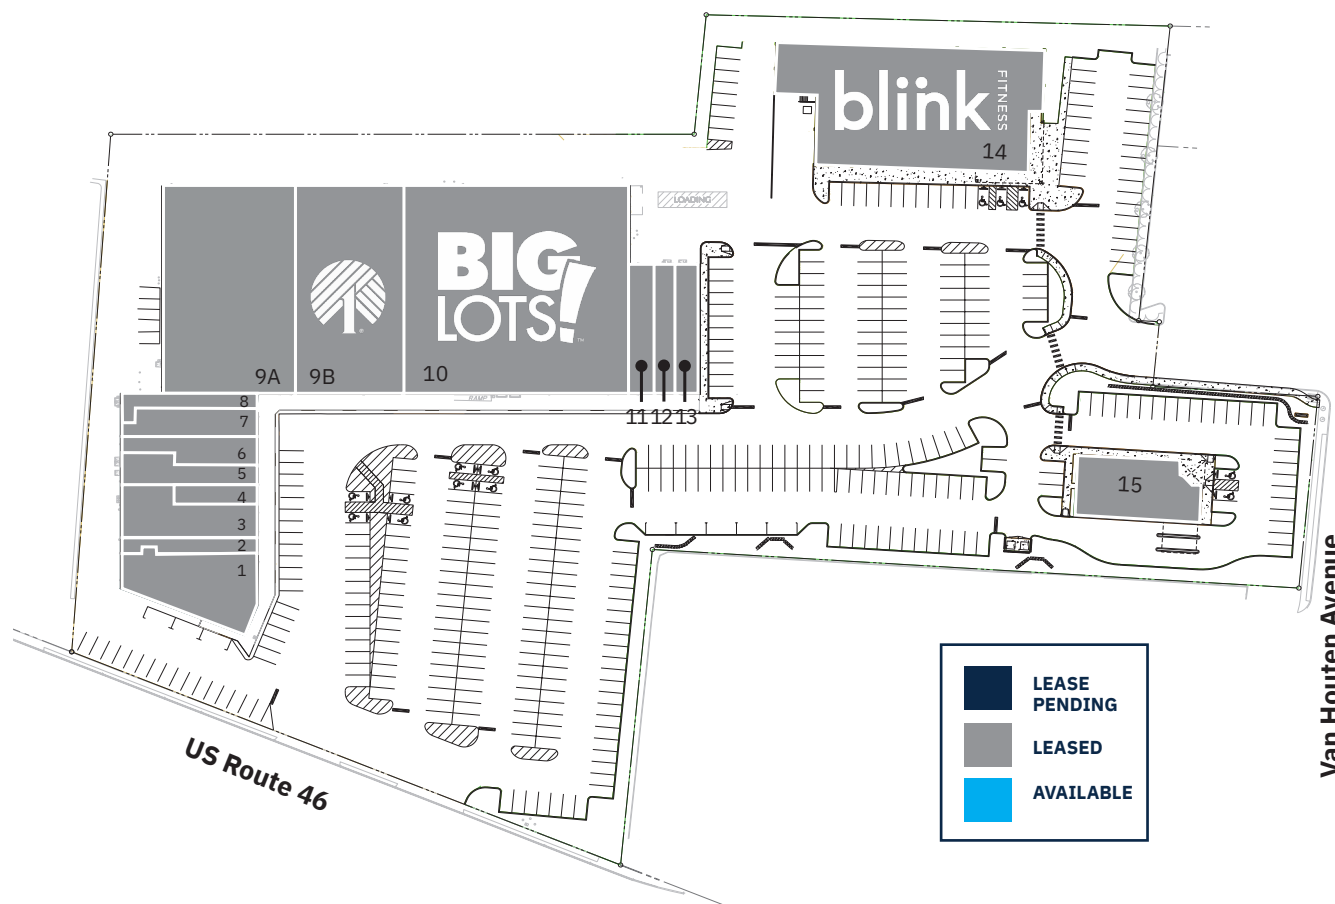

# Clifton Plaza

1006 US HIGHWAY 46 | CLIFTON, NJ 07013

## SITE PLAN

## TENANT ROSTER

		SF
1	Work-n-Gear	3,247
2	GameStop	1,629
3	Dunkin	3,167
4	Epic Unisex Salon	850
5	Verizon	2,365
6	Field Liquors	2,135
7	New Jersey Eyes	1,950
8	Big Lots (additional space)	1,532
9A	Subzi Mandi Farmer's Market <i>Opening Soon!</i>	16,000
9B	Dollar Tree	14,166
10	Big Lots	24,000
11	Bruno's Pizza	2,110
12	Sally Beauty Supply	1,421
13	Fiina Nail Lounge	1,600
14	Blink Fitness	15,000
15	Valley National Bank	4,050