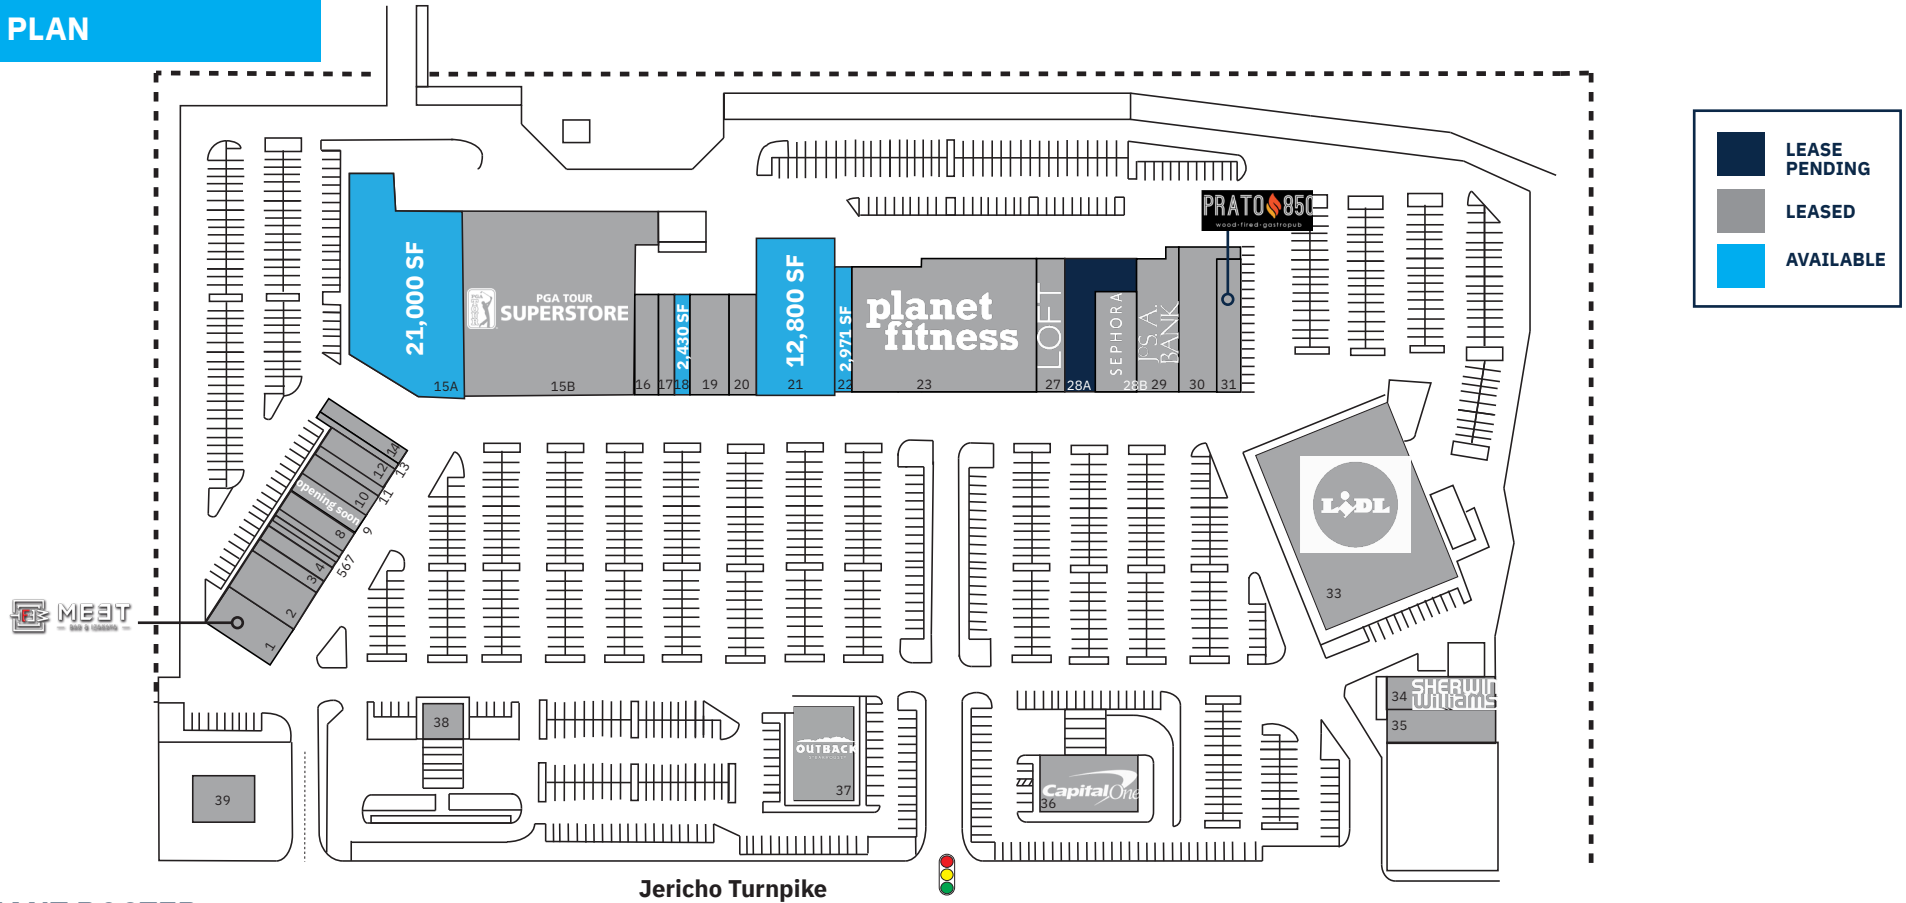

Mayfair Shopping Center

10-2020 JERICHO TURNPIKE | COMMACK, NY 11725

SITE PLAN

TENANT ROSTER

1	Meet Izakaya Ramen Bar	3,749 SF	10	Mr. Cheapo's	1,360 SF	18	Available	2,430 SF	29	Jos. A. Bank	5,064 SF
2	Bagel Toasterie	3,320 SF	11	H&R Block	800 SF	19	Harry Charles Salon & Spa	3,480 SF	30	JBBQ & Shabu Shabu	6,507 SF
3	Champions Martial Arts	1,320 SF	12	The Crushed Olive	1,280 SF	20	Music & Arts	2,500 SF	31	Prato 850	3,380 SF
4	Tropical Smoothie	1,280 SF	13	Barber	960 SF	21	Available (former Rite Aid)	12,800 SF	33	Lidl	30,808 SF
5	Queen Bee Nail Salon	800 SF	14	Gamestop	2,000 SF	22	Available	2,971 SF	34	Sherwin Williams	4,975 SF
6	Excel Shoe Repair	500 SF	15A	Available	21,000 SF	23	Planet Fitness	19,865 SF	35	Mayfair Liquors	3,894 SF
7	Cleaners	890 SF	15B	PGA Tour Superstore	39,225 SF	27	Loft	5,700 SF	36	Capital One	5,500 SF
8	D'Ore Jewelers	1,200 SF	16	Northwell Go Health	2,500 SF	28A	Lease Pending	6,762 SF	37	Outback Steakhouse	6,192 SF
9	Mimi's Coffee & Bubble Tea <i>Opening Soon!</i>	1,200 SF	17	Original Brooklyn Pizza	1,400 SF	28B	Sephora	4,786 SF	38	M&T Bank	6,000 SF
									39	Verizon Wireless	2,500 SF