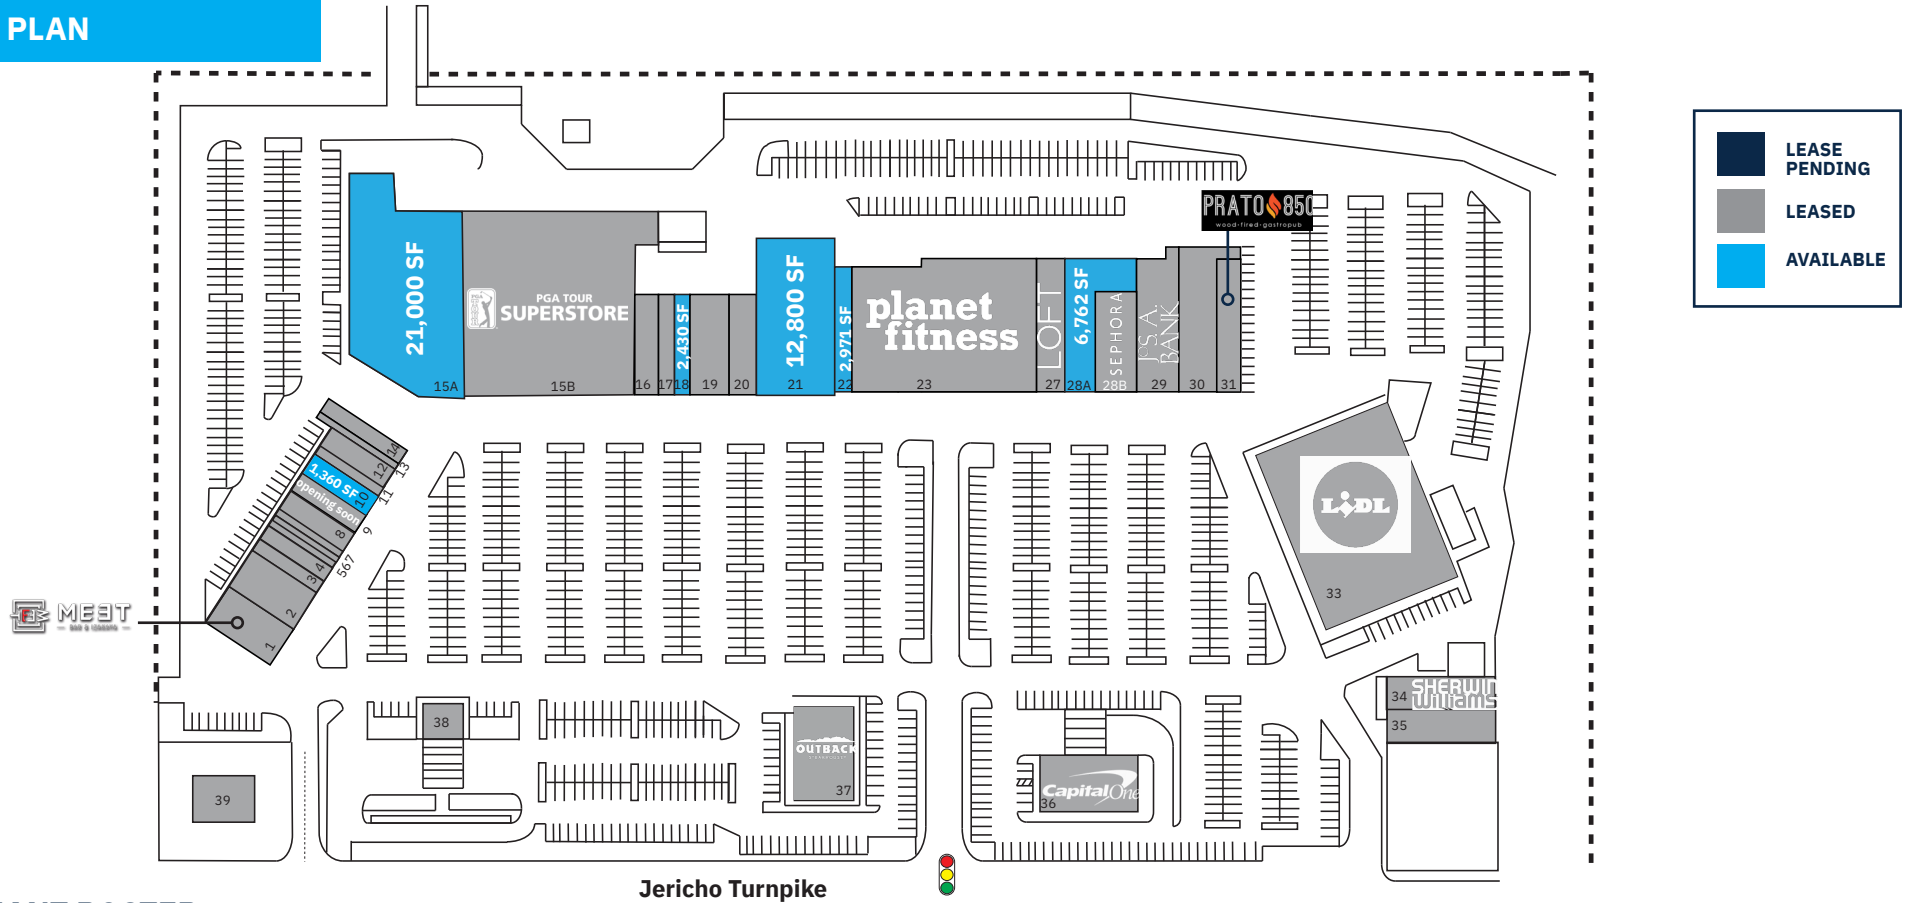

# Mayfair Shopping Center

10-2020 JERICHO TURNPIKE | COMMACK, NY 11725

## SITE PLAN

## TENANT ROSTER

1	Meet Izakaya Ramen Bar	3,749 SF	10	Available	1,360 SF	18	Available	2,430 SF	29	Jos. A. Bank	5,064 SF
2	Bagel Toasterie	3,320 SF	11	H&R Block	800 SF	19	Harry Charles Salon & Spa	3,480 SF	30	JBBQ & Shabu Shabu	6,507 SF
3	Champions Martial Arts	1,320 SF	12	The Crushed Olive	1,280 SF	20	Music & Arts	2,500 SF	31	Prato 850	3,380 SF
4	Tropical Smoothie	1,280 SF	13	Barber	960 SF	21	Available (former Rite Aid)	12,800 SF	33	Lidl	30,808 SF
5	Queen Bee Nail Salon	800 SF	14	Gamestop	2,000 SF	22	Available	2,971 SF	34	Sherwin Williams	4,975 SF
6	Excel Shoe Repair	500 SF	15A	Available	21,000 SF	23	Planet Fitness	19,865 SF	35	Mayfair Liquors	3,894 SF
7	Cleaners	890 SF	15B	PGA Tour Superstore	39,225 SF	27	Loft	5,700 SF	36	Capital One	5,500 SF
8	D'Ore Jewelers	1,200 SF	16	Northwell Go Health	2,500 SF	28A	Available	6,762 SF	37	Outback Steakhouse	6,192 SF
9	Mimi's Coffee & Bubble Tea <i>Opening Soon!</i>	1,200 SF	17	Original Brooklyn Pizza	1,400 SF	28B	Sephora	5,000 SF	38	People's United Bank	6,000 SF
									39	Verizon Wireless	2,500 SF