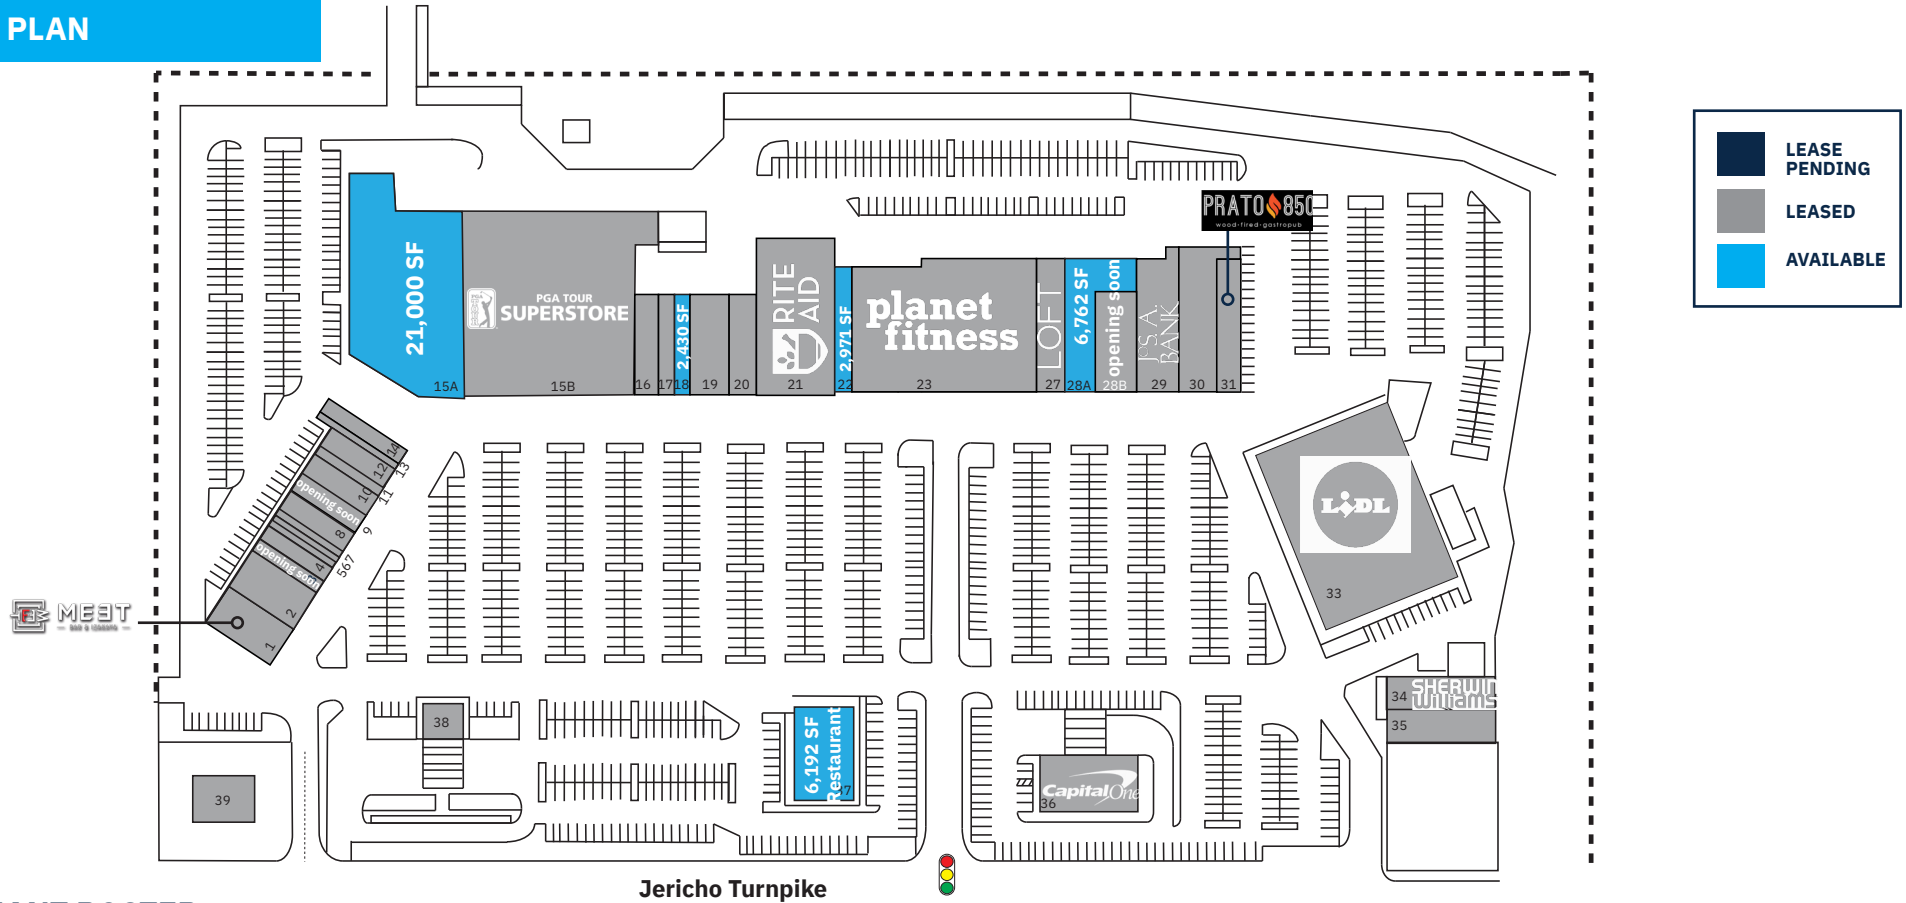

Mayfair Shopping Center

10-2020 JERICHO TURNPIKE | COMMACK, N.Y. 11725

SITE PLAN

TENANT ROSTER

1	Meet Izakaya Ramen Bar	3,749 SF	10	Mr. Cheapos	1,360 SF	18	Available	2,430 SF	29	Jos. A. Bank	5,064 SF
2	Bagel Toasterie	3,320 SF	11	H&R Block	800 SF	19	Harry Charles Salon & Spa	3,480 SF	30	JBBQ & Shabu Shabu	6,507 SF
3	Champions Martial Arts <i>Opening Soon!</i>	1,320 SF	12	The Crushed Olive	1,280 SF	20	Music & Arts	2,500 SF	31	Prato 850	3,380 SF
4	Tropical Smoothie	1,280 SF	13	Barber	960 SF	21	Rite Aid	12,800 SF	33	Lidl	30,808 SF
5	Queen Bee Nail Salon	800 SF	14	Gamestop	2,000 SF	22	Available	2,971 SF	34	Sherwin Williams	4,975 SF
6	Excel Shoe Repair	500 SF	15A	Available	21,000 SF	23	Planet Fitness	19,865 SF	35	Mayfair Liquors	3,894 SF
7	Cleaners	890 SF	15B	PGA Tour Superstore <i>Now Open!</i>	39,225 SF	27	Loft	5,700 SF	36	Capital One	5,500 SF
8	D'Ore Jewelers	1,200 SF	16	Northwell Go Health	2,500 SF	28A	Available	6,762 SF	37	Available - 2nd Gen Restaurant	6,192 SF
9	Mimi's Coffee & Bubble Tea <i>Opening Soon!</i>	1,200 SF	17	Original Brooklyn Pizza	1,400 SF	28B	Sephora <i>Opening Soon!</i>	5,000 SF	38	People's United Bank	6,000 SF
									39	Verizon Wireless	2,500 SF