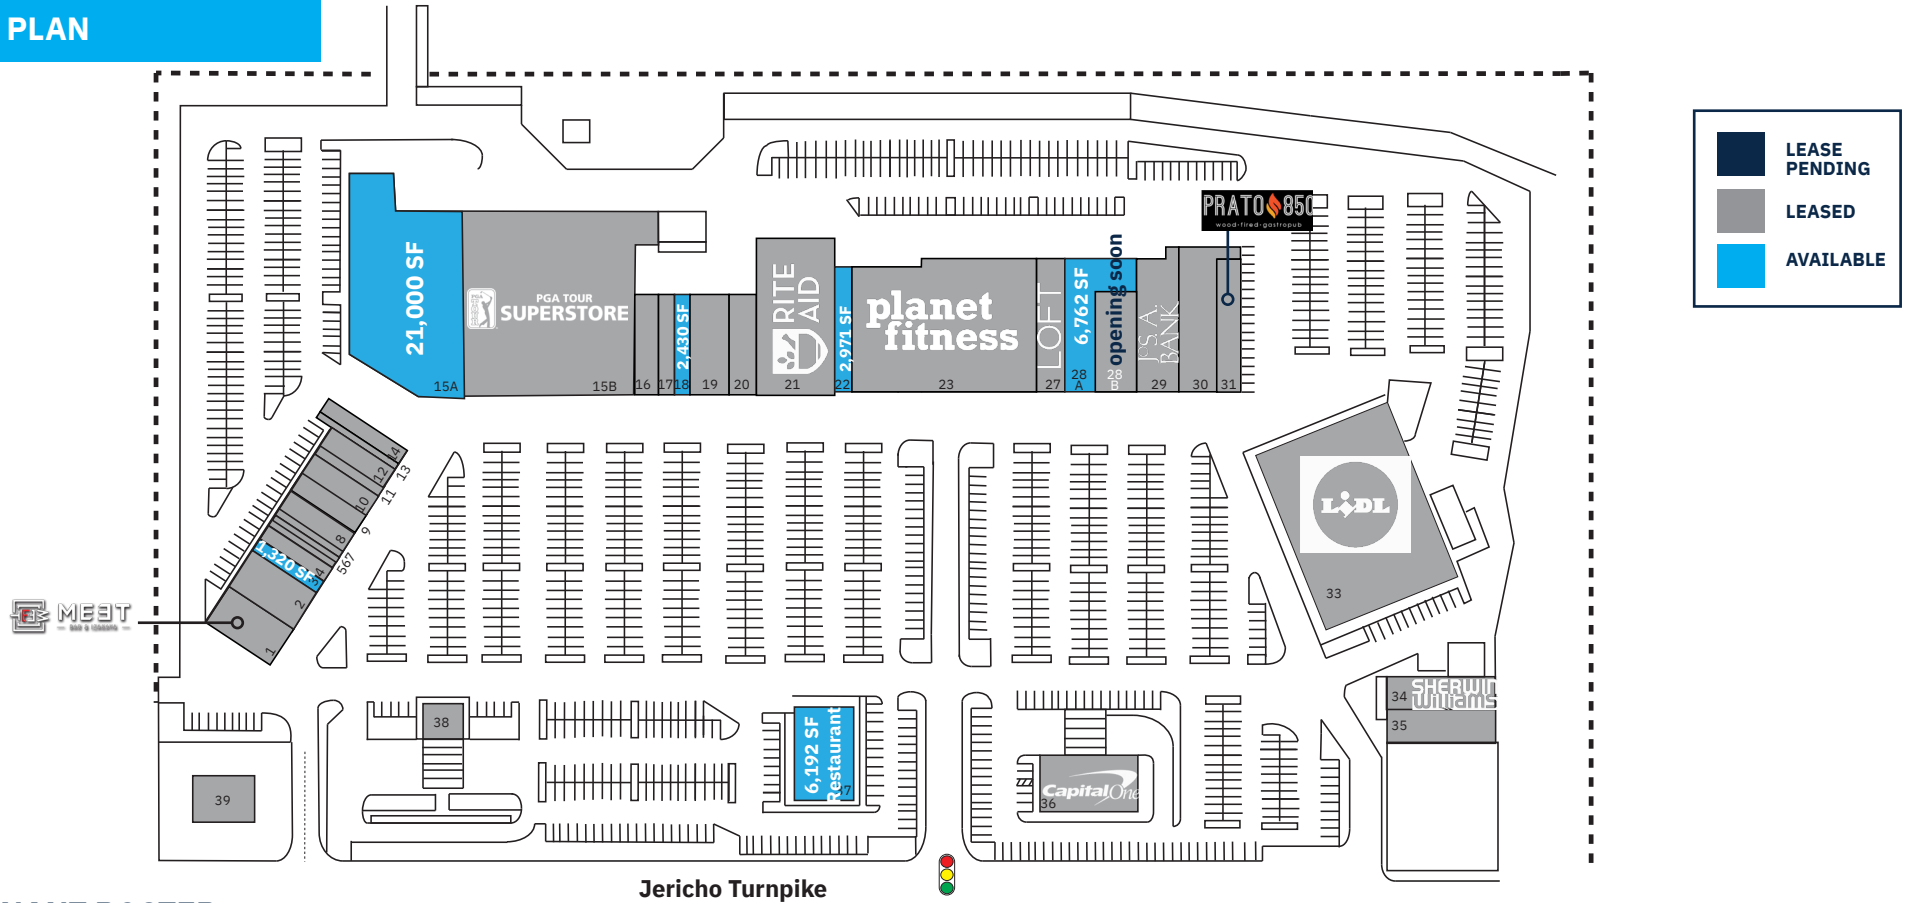

Mayfair Shopping Center

10-2020 JERICHO TURNPIKE | COMMACK, N.Y. 11725

SITE PLAN

TENANT ROSTER

1	Meet Izakaya Ramen Bar	3,749 SF	10	Mr. Cheapos	1,360 SF	18	Available	2,430 SF	29	Jos. A. Bank	5,064 SF
2	Bagel Toasterie	3,320 SF	11	H&R Block	800 SF	19	Harry Charles Salon & Spa	3,480 SF	30	JBBQ & Shabu Shabu	6,507 SF
3	Available	1,320 SF	12	The Crushed Olive	1,280 SF	20	Music & Arts	2,500 SF	31	Prato 850	3,380 SF
4	Tropical Smoothie	1,280 SF	13	Barber	960 SF	21	Rite Aid	12,800 SF	33	Lidl	30,808 SF
5	Queen Bee Nail Salon	800 SF	14	Gamestop	2,000 SF	22	Available	2,971 SF	34	Sherwin Williams	4,975 SF
6	Excel Shoe Repair	500 SF	15A	Available	21,000 SF	23	Planet Fitness	19,865 SF	35	Mayfair Liquors	3,894 SF
7	Cleaners	890 SF	15B	PGA Tour Superstore	39,225 SF	27	Loft	5,700 SF	36	Capital One	5,500 SF
8	D'Ore Jewelers	1,200 SF	16	Northwell Go Health	2,500 SF	28A	Available	6,762 SF	37	Available - 2nd Gen Restaurant	6,192 SF
9	Mimi's Coffee & Bubble Tea <i>Opening Soon!</i>	1,200 SF	17	Original Brooklyn Pizza	1,400 SF	28B	Sephora <i>Opening Soon!</i>	5,000 SF	38	People's United Bank	6,000 SF
									39	Verizon Wireless	2,500 SF