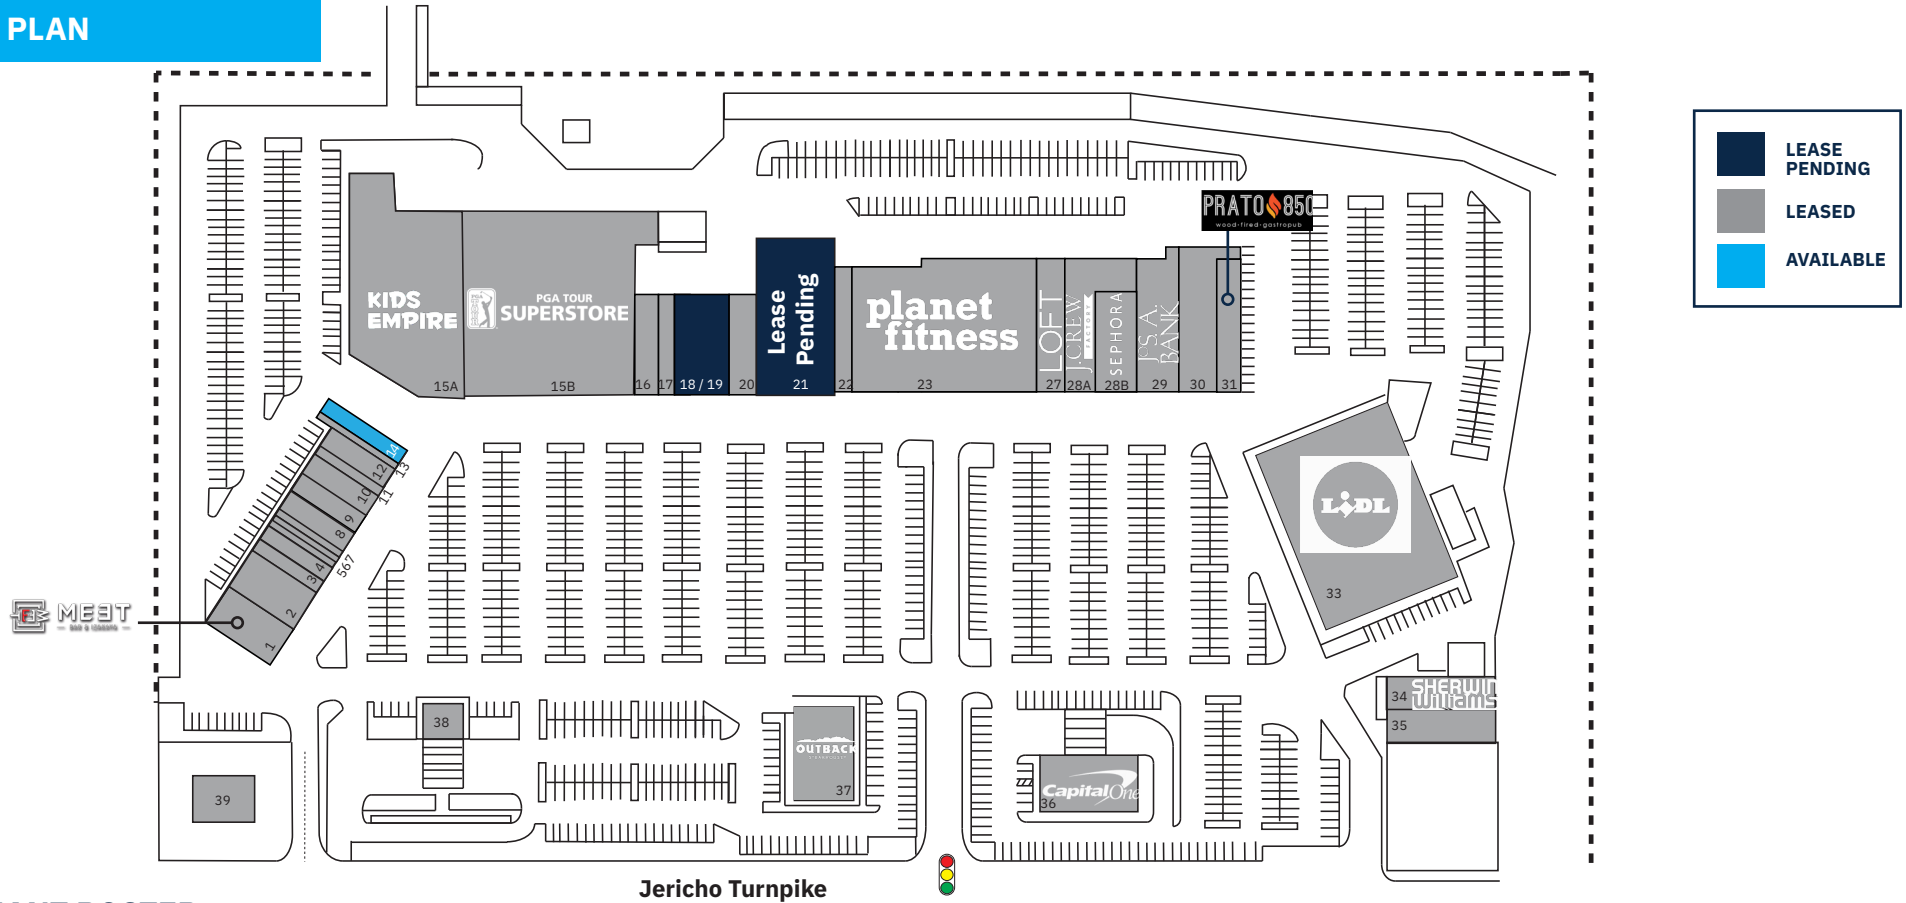

Mayfair Shopping Center

10-2020 JERICHO TURNPIKE | COMMACK, NY 11725

SITE PLAN

TENANT ROSTER

1	Meet Izakaya Ramen Bar	3,749 SF	10	Mr. Cheapo's	1,360 SF	18	Lease Pending - 2nd gen salon	5,910 SF	29	Jos. A. Bank	5,064 SF
2	Bagel Toasterie	3,320 SF	11	H&R Block	800 SF	20	Music & Arts	2,500 SF	30	JBBQ Wok & Dumpling	6,507 SF
3	Champions Martial Arts	1,320 SF	12	The Crushed Olive	1,280 SF	21	Lease Pending - former Rite Aid	12,800 SF	31	Prato 850	3,380 SF
4	Tropical Smoothie	1,280 SF	13	Barber	960 SF	22	My Gym <i>Opening Soon!</i>	2,971 SF	33	Lidl	30,808 SF
5	Queen Bee Nail Salon	800 SF	14	Available	2,000 SF	23	Planet Fitness	19,865 SF	34	Sherwin Williams	4,975 SF
6	Excel Shoe Repair	500 SF	15A	Kids Empire <i>Opening Soon!</i>	21,000 SF	27	Loft	5,700 SF	35	Mayfair Liquors	3,894 SF
7	Cleaners	890 SF	15B	PGA Tour Superstore	39,225 SF	28A	J. Crew Factory	6,762 SF	36	Capital One	5,500 SF
8	D'Ore Jewelers	1,200 SF	16	Northwell Go Health	2,500 SF	28B	Sephora	4,786 SF	37	Outback Steakhouse	6,192 SF
9	Mimi's Coffee & Bubble Tea <i>Opening Soon!</i>	1,200 SF	17	Original Brooklyn Pizza	1,400 SF				38	M&T Bank	6,000 SF
									39	Verizon Wireless	2,500 SF