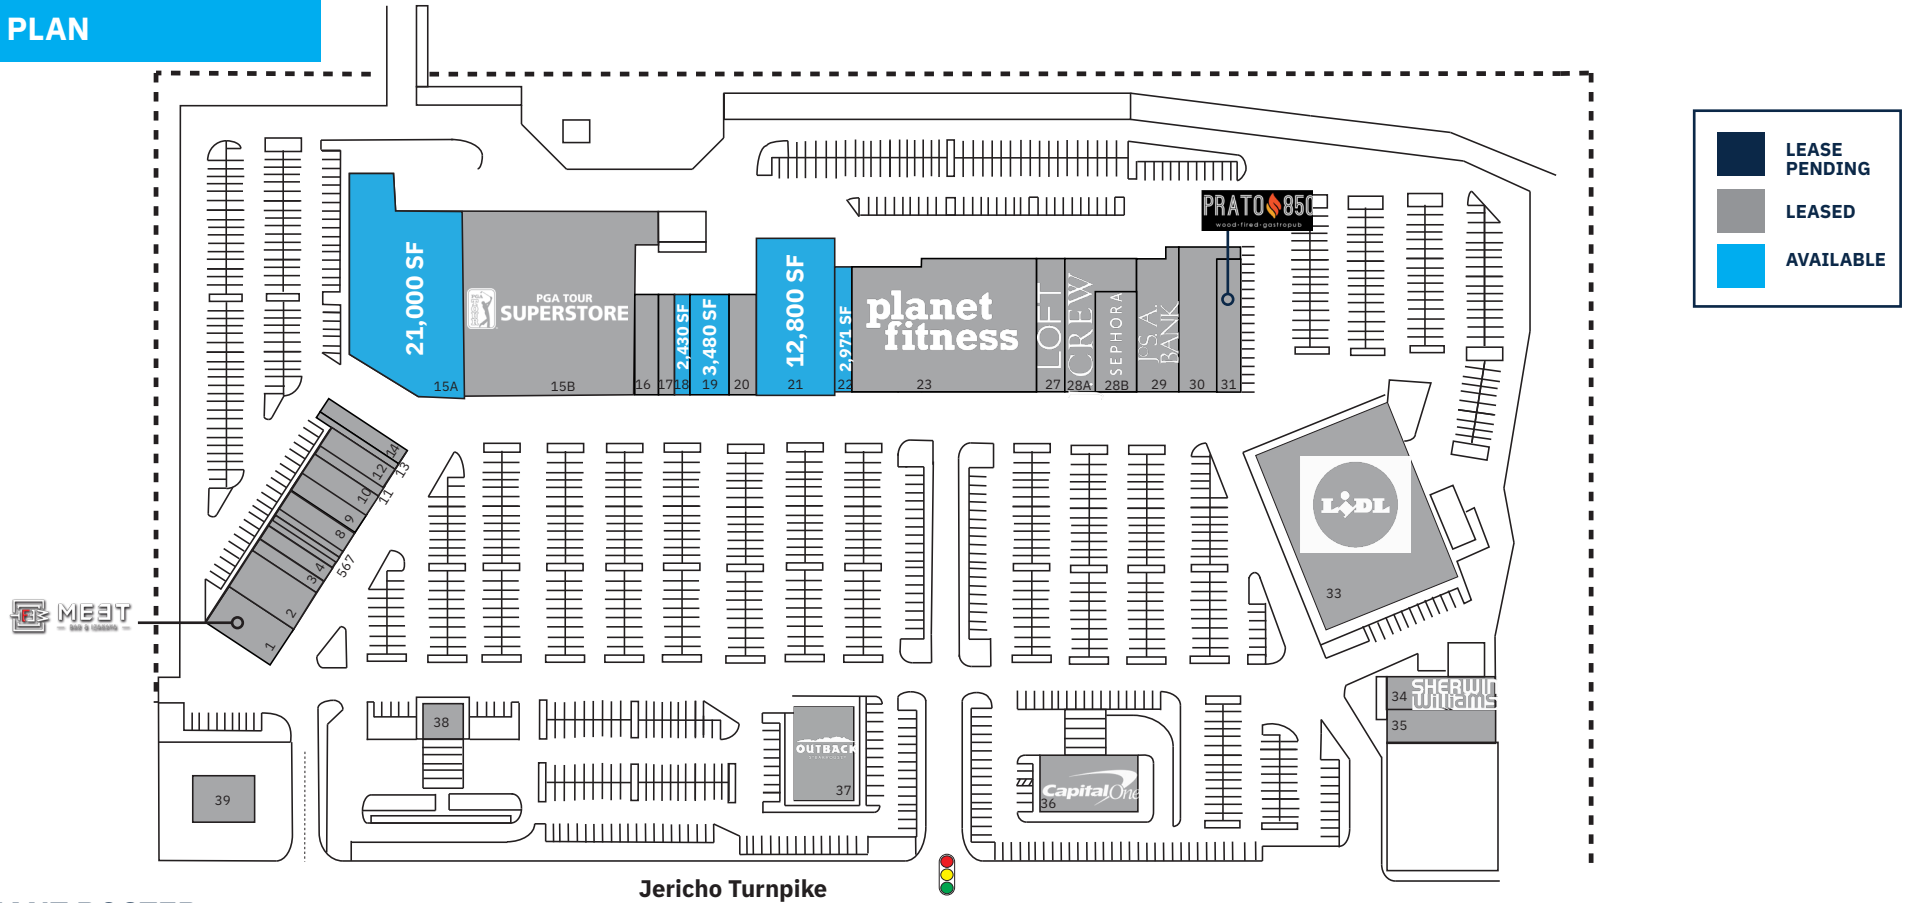

Mayfair Shopping Center

10-2020 JERICHO TURNPIKE | COMMACK, NY 11725

SITE PLAN

TENANT ROSTER

1	Meet Izakaya Ramen Bar	3,749 SF	10	Mr. Cheapo's	1,360 SF	18	Available	2,430 SF	29	Jos. A. Bank	5,064 SF
2	Bagel Toasterie	3,320 SF	11	H&R Block	800 SF	19	Available - 2nd gen salon	3,480 SF	30	JBBQ Wok & Dumpling	6,507 SF
3	Champions Martial Arts	1,320 SF	12	The Crushed Olive	1,280 SF	20	Music & Arts	2,500 SF	31	Prato 850	3,380 SF
4	Tropical Smoothie	1,280 SF	13	Barber	960 SF	21	Available - former Rite Aid	12,800 SF	33	Lidl	30,808 SF
5	Queen Bee Nail Salon	800 SF	14	Gamestop	2,000 SF	22	Available	2,971 SF	34	Sherwin Williams	4,975 SF
6	Excel Shoe Repair	500 SF	15A	Available	21,000 SF	23	Planet Fitness	19,865 SF	35	Mayfair Liquors	3,894 SF
7	Cleaners	890 SF	15B	PGA Tour Superstore	39,225 SF	27	Loft	5,700 SF	36	Capital One	5,500 SF
8	D'Ore Jewelers	1,200 SF	16	Northwell Go Health	2,500 SF	28A	J. Crew <i>Opening Soon!</i>	6,762 SF	37	Outback Steakhouse	6,192 SF
9	Mimi's Coffee & Bubble Tea <i>Opening Soon!</i>	1,200 SF	17	Original Brooklyn Pizza	1,400 SF	28B	Sephora	4,786 SF	38	M&T Bank	6,000 SF
									39	Verizon Wireless	2,500 SF