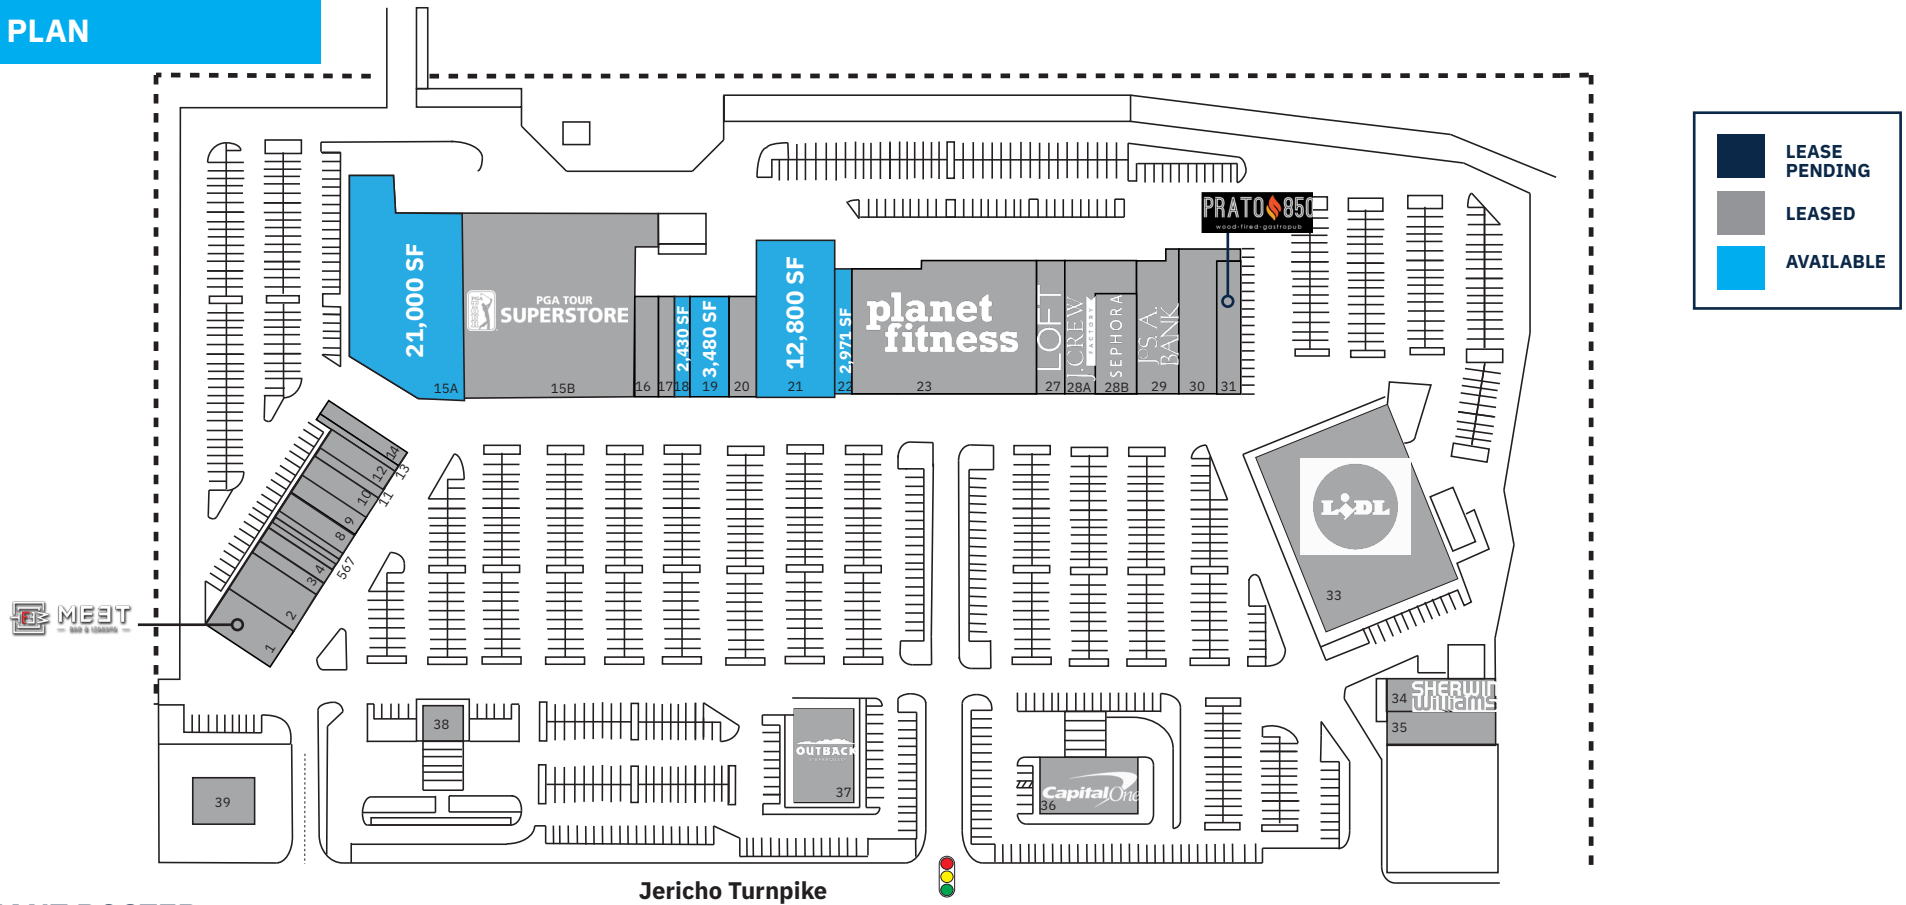

Mayfair Shopping Center

10-2020 JERICHO TURNPIKE | COMMACK, NY 11725

SITE PLAN

TENANT ROSTER

1	Meet Izakaya Ramen Bar	3,749 SF	10	Mr. Cheapo's	1,360 SF	18	Available	2,430 SF	29	Jos. A. Bank	5,064 SF
2	Bagel Toasterie	3,320 SF	11	H&R Block	800 SF	19	Available - 2nd gen salon	3,480 SF	30	JBBQ Wok & Dumpling	6,507 SF
3	Champions Martial Arts	1,320 SF	12	The Crushed Olive	1,280 SF	20	Music & Arts	2,500 SF	31	Prato 850	3,380 SF
4	Tropical Smoothie	1,280 SF	13	Barber	960 SF	21	Available - former Rite Aid	12,800 SF	33	Lidl	30,808 SF
5	Queen Bee Nail Salon	800 SF	14	Gamestop	2,000 SF	22	Available	2,971 SF	34	Sherwin Williams	4,975 SF
6	Excel Shoe Repair	500 SF	15A	Available	21,000 SF	23	Planet Fitness	19,865 SF	35	Mayfair Liquors	3,894 SF
7	Cleaners	890 SF	15B	PGA Tour Superstore	39,225 SF	27	Loft	5,700 SF	36	Capital One	5,500 SF
8	D'Ore Jewelers	1,200 SF	16	Northwell Go Health	2,500 SF	28A	J. Crew Factory	6,762 SF	37	Outback Steakhouse	6,192 SF
9	Mimi's Coffee & Bubble Tea <i>Opening Soon!</i>	1,200 SF	17	Original Brooklyn Pizza	1,400 SF	28B	Sephora	4,786 SF	38	M&T Bank	6,000 SF
									39	Verizon Wireless	2,500 SF