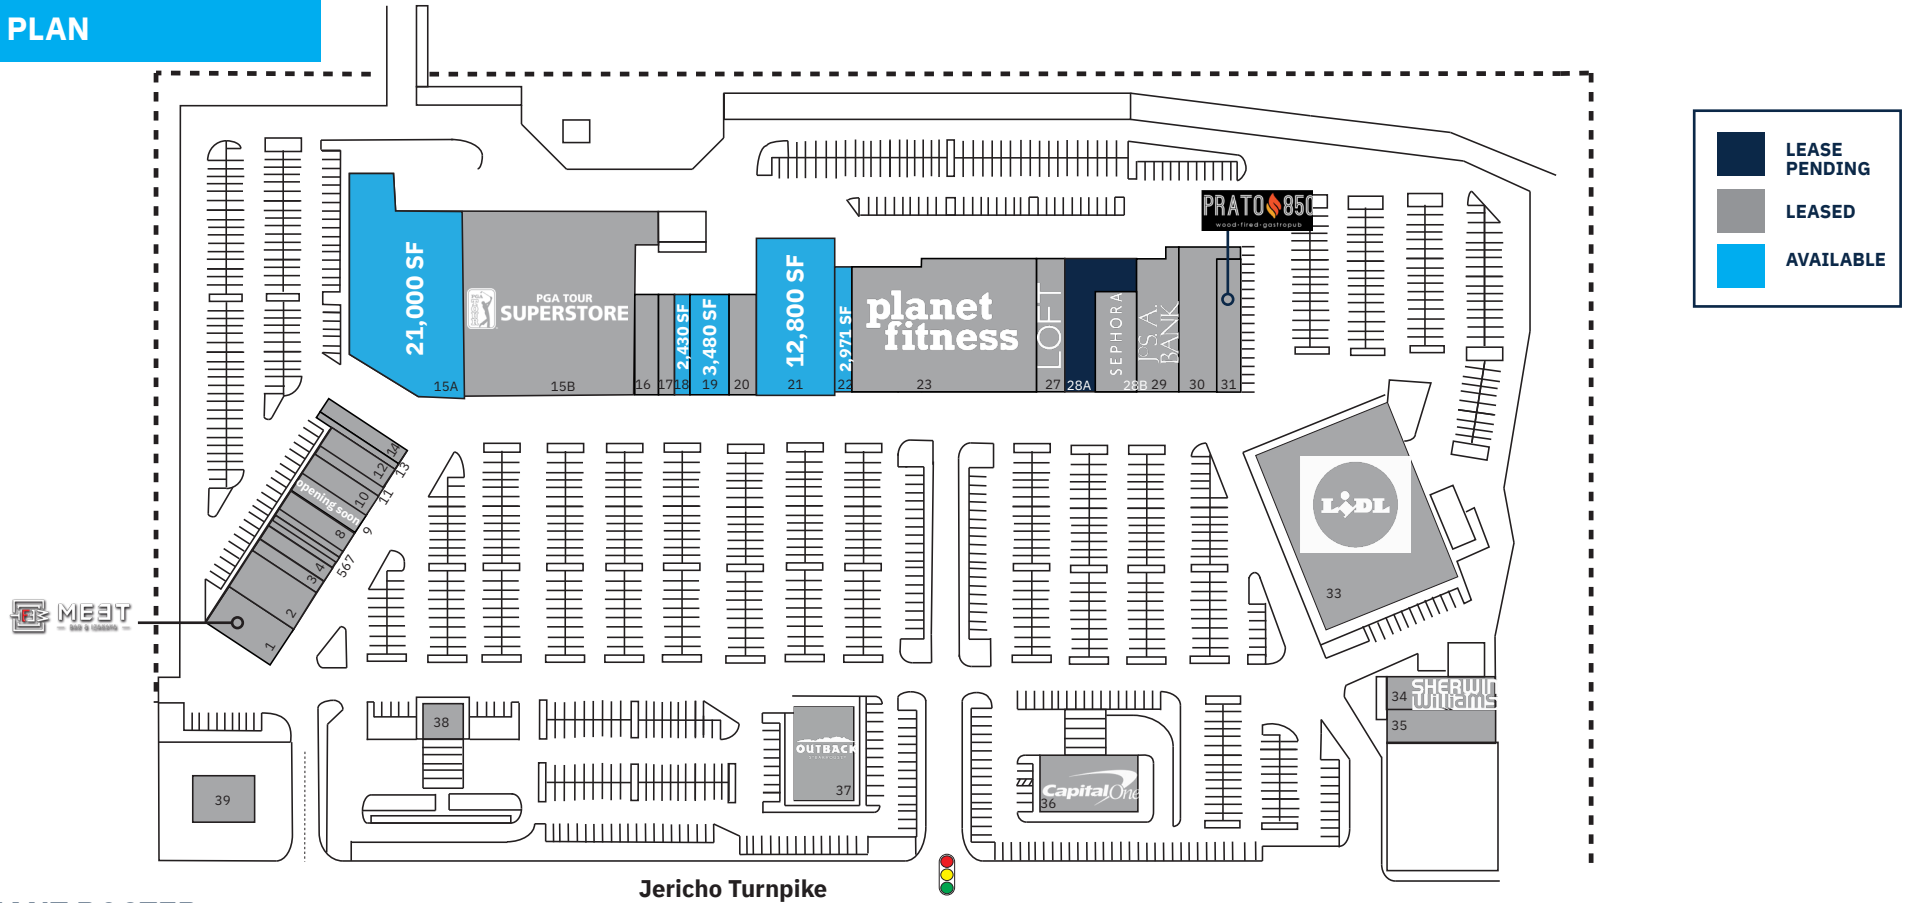

Mayfair Shopping Center

10-2020 JERICHO TURNPIKE | COMMACK, NY 11725

SITE PLAN

TENANT ROSTER

1	Meet Izakaya Ramen Bar	3,749 SF	10	Mr. Cheapo's	1,360 SF	18	Available	2,430 SF	29	Jos. A. Bank	5,064 SF
2	Bagel Toasterie	3,320 SF	11	H&R Block	800 SF	19	Available - 2nd gen salon	3,480 SF	30	JBBQ & Shabu Shabu	6,507 SF
3	Champions Martial Arts	1,320 SF	12	The Crushed Olive	1,280 SF	20	Music & Arts	2,500 SF	31	Prato 850	3,380 SF
4	Tropical Smoothie	1,280 SF	13	Barber	960 SF	21	Available - former Rite Aid	12,800 SF	33	Lidl	30,808 SF
5	Queen Bee Nail Salon	800 SF	14	Gamestop	2,000 SF	22	Available	2,971 SF	34	Sherwin Williams	4,975 SF
6	Excel Shoe Repair	500 SF	15A	Available	21,000 SF	23	Planet Fitness	19,865 SF	35	Mayfair Liquors	3,894 SF
7	Cleaners	890 SF	15B	PGA Tour Superstore	39,225 SF	27	Loft	5,700 SF	36	Capital One	5,500 SF
8	D'Ore Jewelers	1,200 SF	16	Northwell Go Health	2,500 SF	28A	Lease Pending	6,762 SF	37	Outback Steakhouse	6,192 SF
9	Mimi's Coffee & Bubble Tea <i>Opening Soon!</i>	1,200 SF	17	Original Brooklyn Pizza	1,400 SF	28B	Sephora	4,786 SF	38	M&T Bank	6,000 SF
									39	Verizon Wireless	2,500 SF