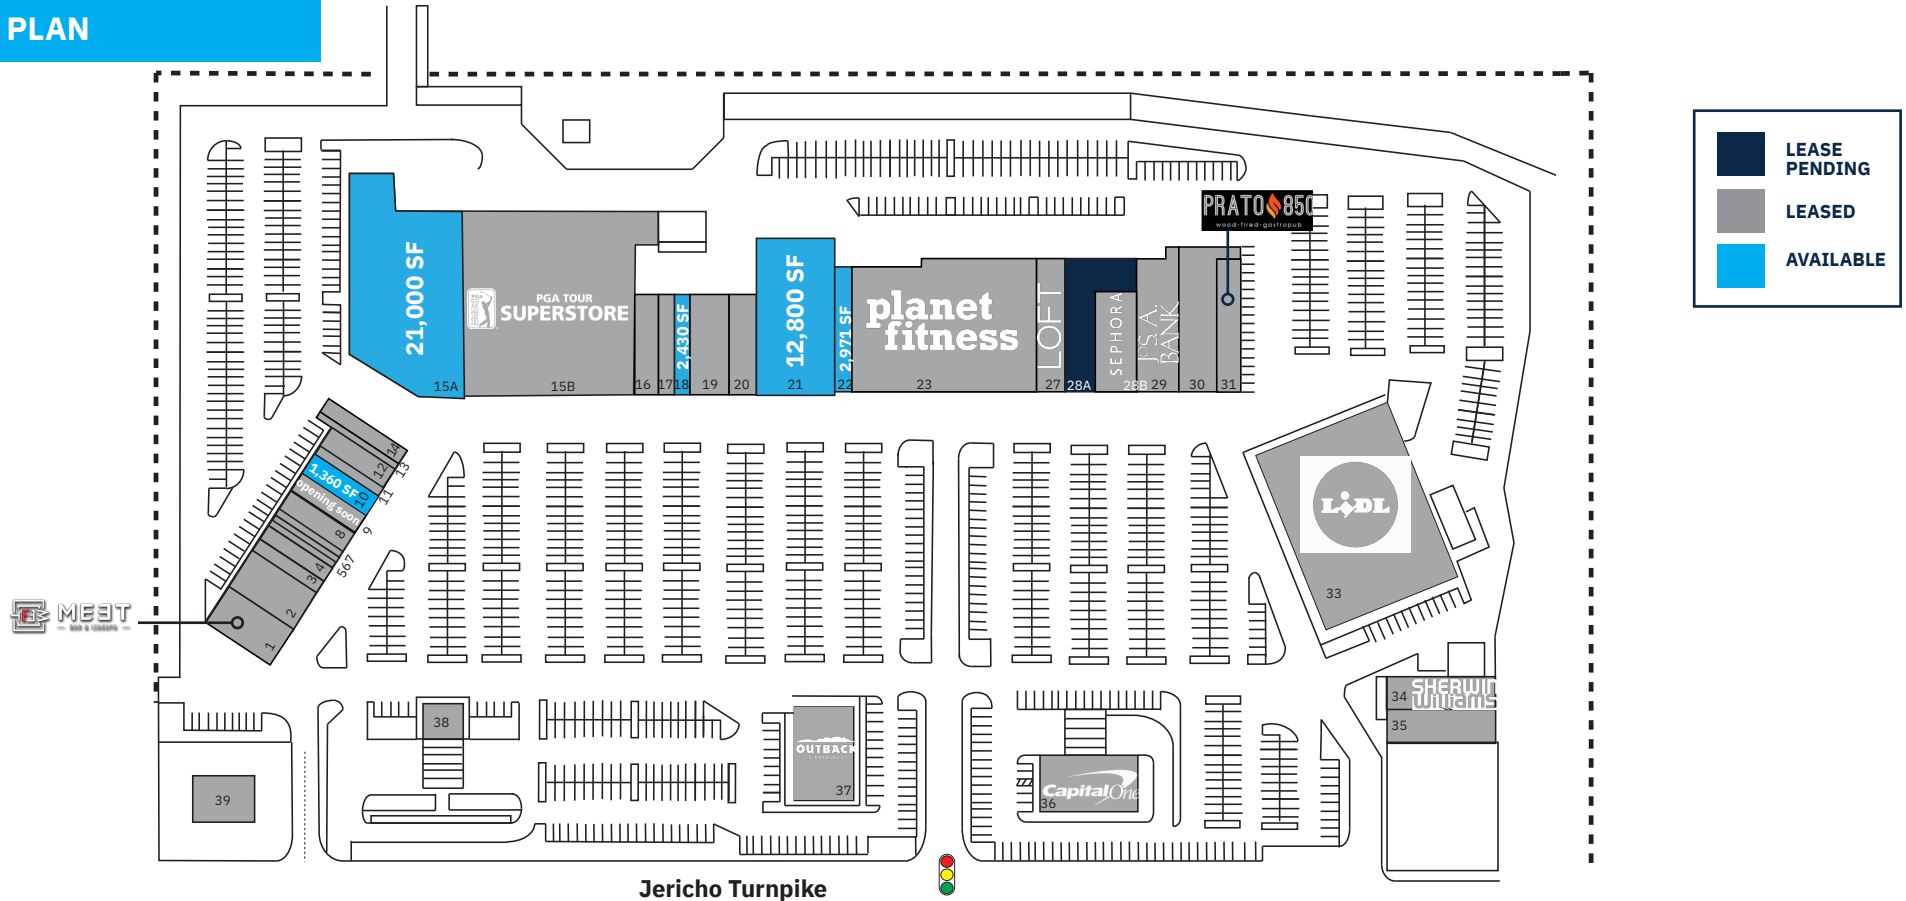

# Mayfair Shopping Center

10-2020 JERICHO TURNPIKE | COMMACK, NY 11725

## SITE PLAN

## TENANT ROSTER

1	Meet Izakaya Ramen Bar	3,749 SF	10	Available	1,360 SF	18	Available	2,430 SF	29	Jos. A. Bank	5,064 SF
2	Bagel Toasterie	3,320 SF	11	H&R Block	800 SF	19	Harry Charles Salon & Spa	3,480 SF	30	JBBQ & Shabu Shabu	6,507 SF
3	Champions Martial Arts	1,320 SF	12	The Crushed Olive	1,280 SF	20	Music & Arts	2,500 SF	31	Prato 850	3,380 SF
4	Tropical Smoothie	1,280 SF	13	Barber	960 SF	21	Available (former Rite Aid)	12,800 SF	33	Lidl	30,808 SF
5	Queen Bee Nail Salon	800 SF	14	Gamestop	2,000 SF	22	Available	2,971 SF	34	Sherwin Williams	4,975 SF
6	Excel Shoe Repair	500 SF	15A	Available	21,000 SF	23	Planet Fitness	19,865 SF	35	Mayfair Liquors	3,894 SF
7	Cleaners	890 SF	15B	PGA Tour Superstore	39,225 SF	27	Loft	5,700 SF	36	Capital One	5,500 SF
8	D'Ore Jewelers	1,200 SF	16	Northwell Go Health	2,500 SF	28A	Available	6,762 SF	37	Outback Steakhouse	6,192 SF
9	Mimi's Coffee & Bubble Tea <i>Opening Soon!</i>	1,200 SF	17	Original Brooklyn Pizza	1,400 SF	28B	Lease Pending	5,000 SF	38	People's United Bank	6,000 SF
									39	Verizon Wireless	2,500 SF