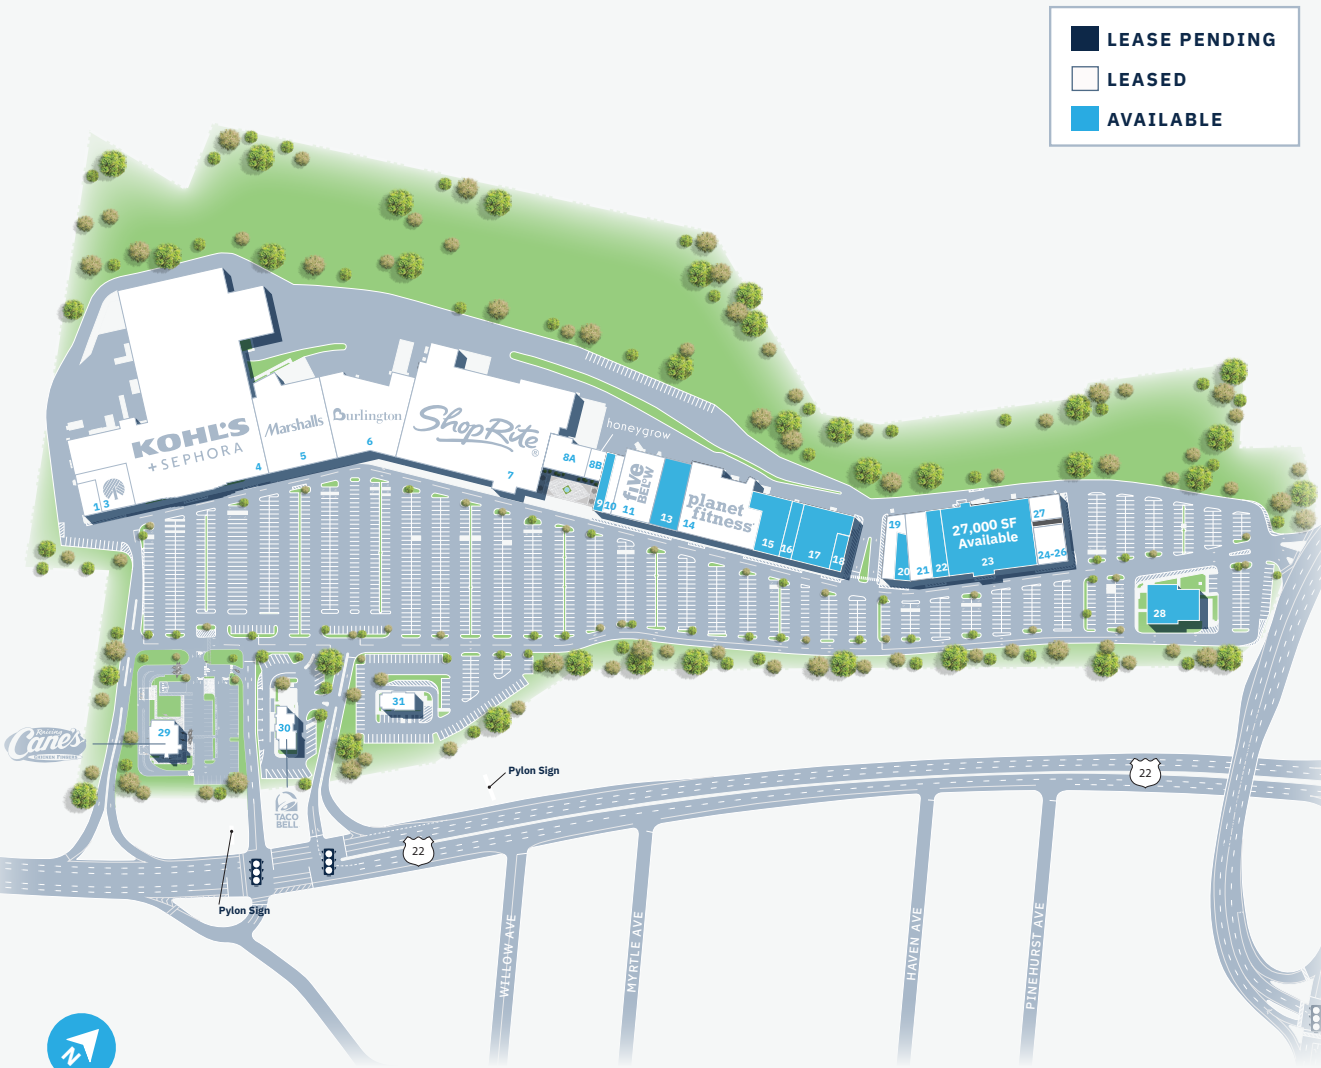

Blue Star Shopping Center

1701 US 22 | WATCHUNG, NJ 07069

SITE PLAN

Tenant Roster

		SF
1/2	Roma Salon (expanding space)	2,288
3	Dollar Tree	10,268
4	Kohl's + Sephora	125,445
5	Marshalls <i>New Store Coming Soon!</i>	27,000
6	Burlington	26,495
7	ShopRite (Opened April 2025)	72,000
8A	Modern Nails Lounge <i>Coming Soon!</i>	5,800
8B	honeygrow	2,400
9	Available	1,950
10	Five Guys	2,543
11/12	Five Below	10,037
13	Available	10,051
14	Planet Fitness	21,850
15	Available	7,855
16	Available	3,120
17	Available	11,047
18	Available	2,025
19	The Children's Place	4,072
20	Available	1,649
21	iSmash	7,234
22	Available	4,191
23	Coming Available	27,000
24-26	Back Nine Golf <i>Coming Soon!</i>	5,465
27	KidStrong	2,992
28	Available - Restaurant Pad Site	8,200
29	Raising Cane's <i>Coming Soon!</i>	Approximately 4,000
30	Taco Bell	2,911
31	Sakura Teriyaki <i>Coming Soon!</i>	4,000

can be combined