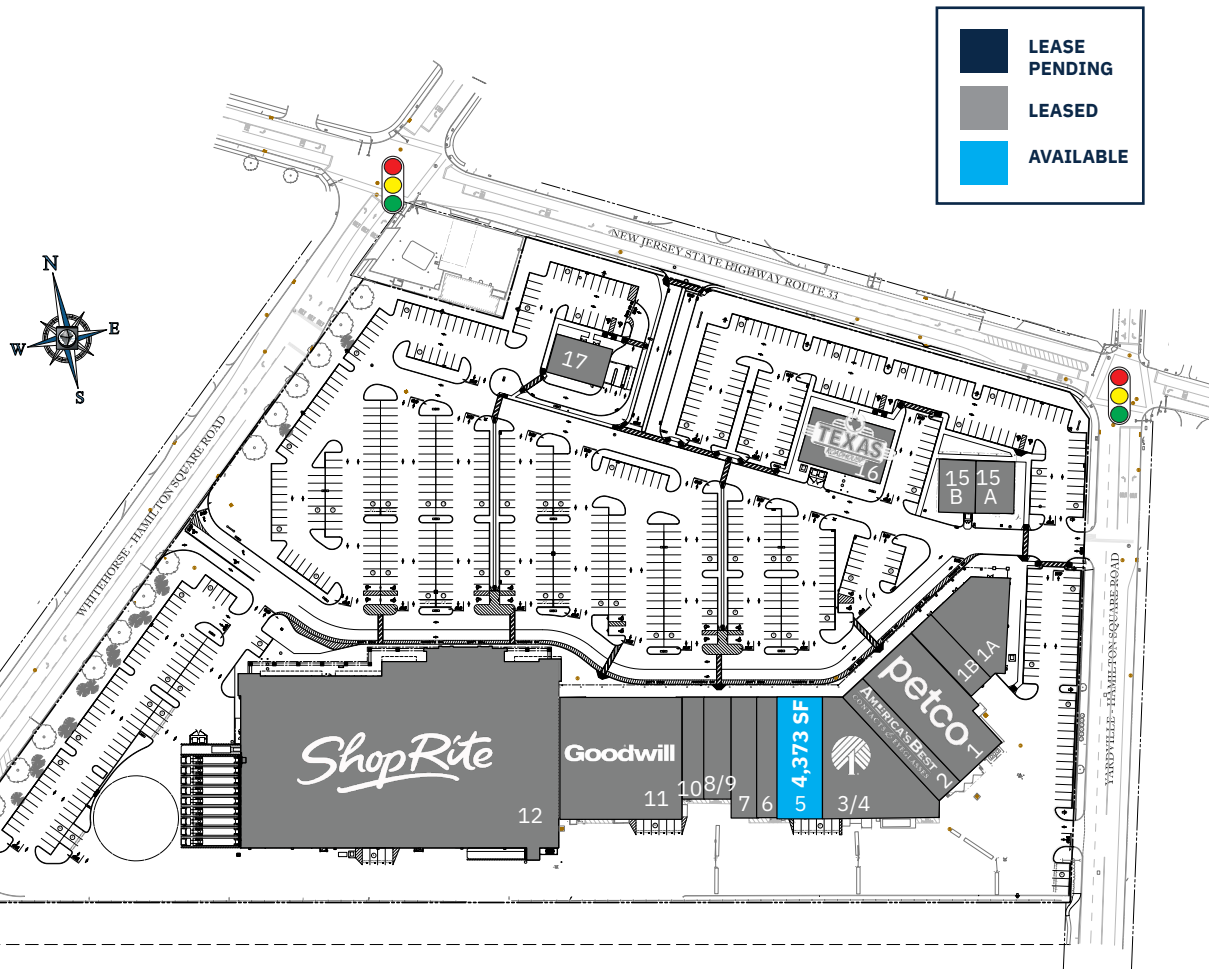

Hamilton Plaza

1235 HIGHWAY 33 | HAMILTON TOWNSHIP, NJ 08690

SITE PLAN

TENANT ROSTER

SF

1	Petco	13,640
1A	Mattress Firm	7,473
1B	Slice of Brooklyn	2,530
2	America's Best	4,471
3/4	Dollar Tree	15,906
5	Available	4,373
6	Poke Bros. <i>opening soon!</i>	1,726
7	Queen Bee Nail Salon	2,556
8/9	Norman's Hallmark	7,115
10	Ivy Rehab <i>opening soon!</i>	2,400
11	The Goodwill Store	20,400
12	ShopRite	80,675
15A	Moe's Southwest Grill	2,600
15B	T-Mobile	2,600
16	Texas Roadhouse	6,500
17	Habit Burger <i>opening soon!</i>	3,075