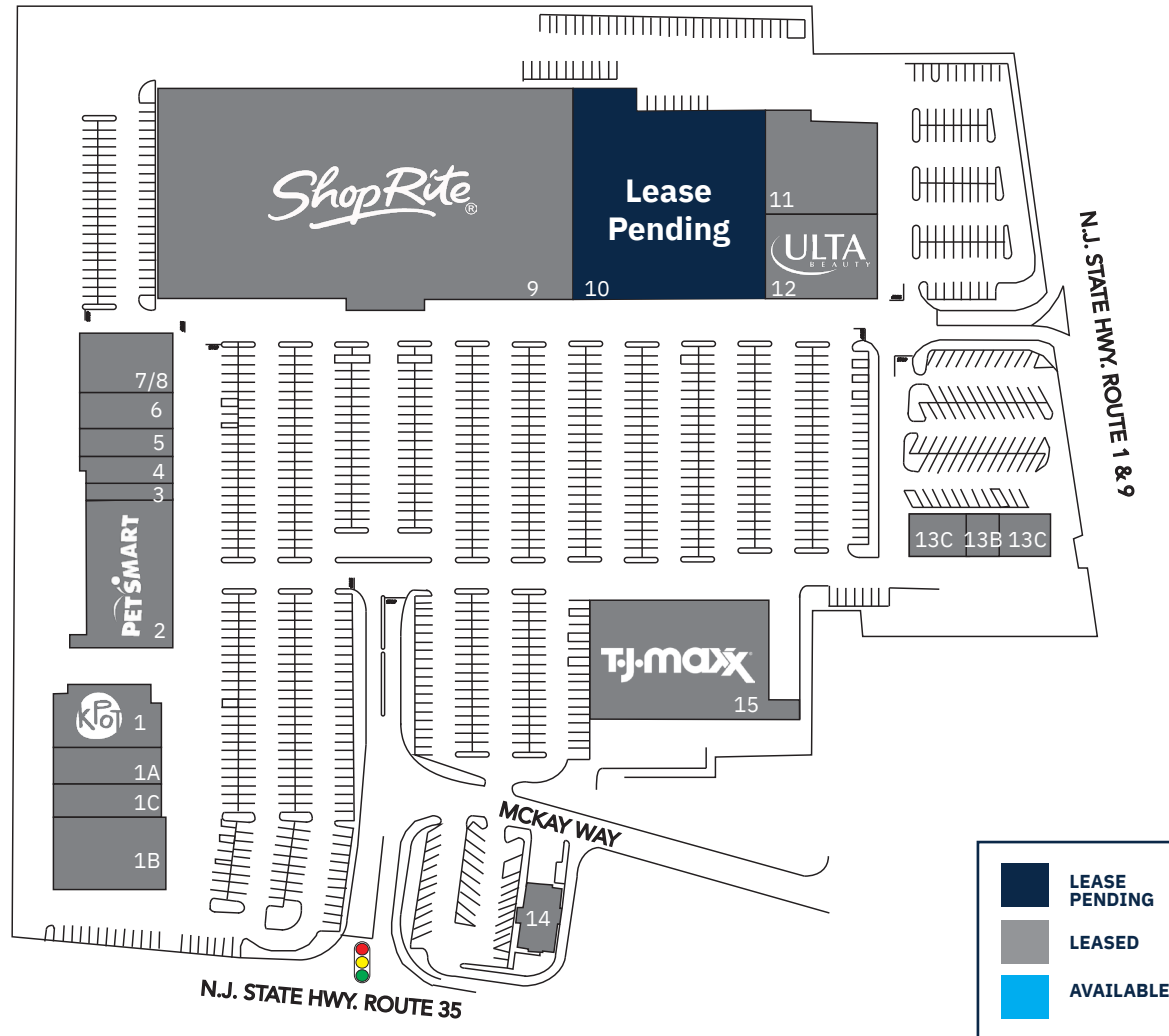

St. Georges Crossing

855 ST. GEORGES AVENUE | WOODBRIDGE, NJ 07095

SITE PLAN

TENANT ROSTER

		SF
1	KPOT Korean BBQ and Hot Pot <i>Opening Soon!</i>	12,290
1A	European Wax Center	2,641
1B	AutoZone	7,790
1C	Verizon	2,781
2	Petsmart	17,981
3	Duds n' Suds	2,500
4	Nothing Bundt Cakes <i>Opening Soon!</i>	1,500
5	Dental Center	2,000
6	Visionworks	2,500
7/8	House of Wine & Liquor	5,500
9	ShopRite	93,472
10	Lease Pending	38,459
11	West Marine	14,650
12	Ulta Beauty	10,260
13A	Comcast Xfinity	4,000
13B	Jersey Mike's	1,254
13C	Popeye's	2,470
14	Taco Bell	2,304
15	T.J. Maxx	23,826