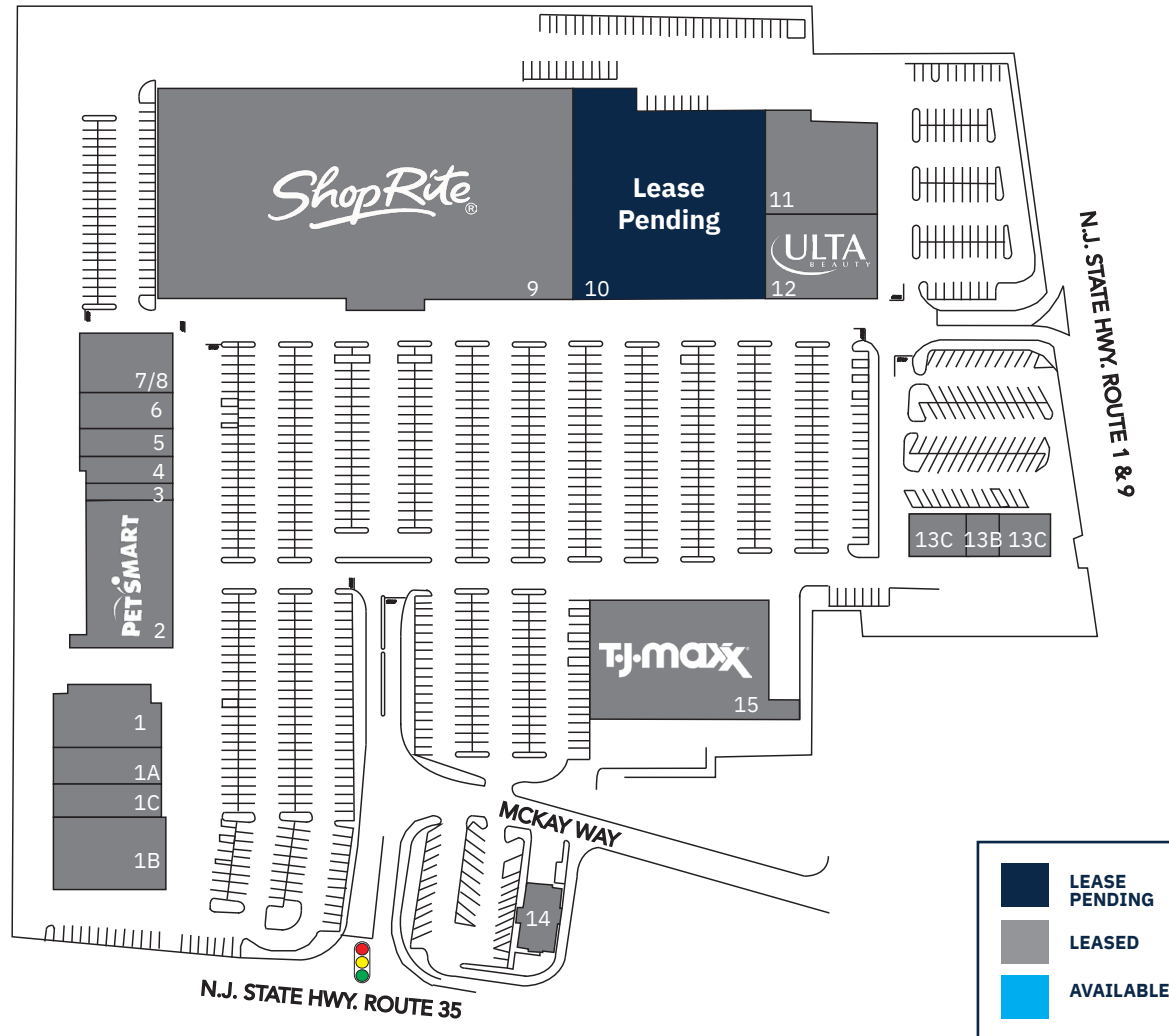

# St. Georges Crossing

855 ST. GEORGES AVENUE | WOODBRIDGE, NJ 07095

## SITE PLAN

## TENANT ROSTER

		SF
1	KPOT Korean BBQ and Hot Pot <i>Opening Soon!</i>	12,290
1A	European Wax Center	2,641
1B	AutoZone	7,790
1C	Verizon	2,781
2	Petsmart	17,981
3	Duds n' Suds	2,500
4	Gamestop	1,500
5	Dental Center	2,000
6	Visionworks	2,500
7/8	House of Wine & Liquor	5,500
9	ShopRite	93,472
10	Lease Pending	38,459
11	West Marine	14,650
12	Ulta Beauty	10,260
13A	Comcast Xfinity	4,000
13B	Jersey Mike's	1,254
13C	Popeye's	2,470
14	Taco Bell	2,304
15	T.J. Maxx	23,826