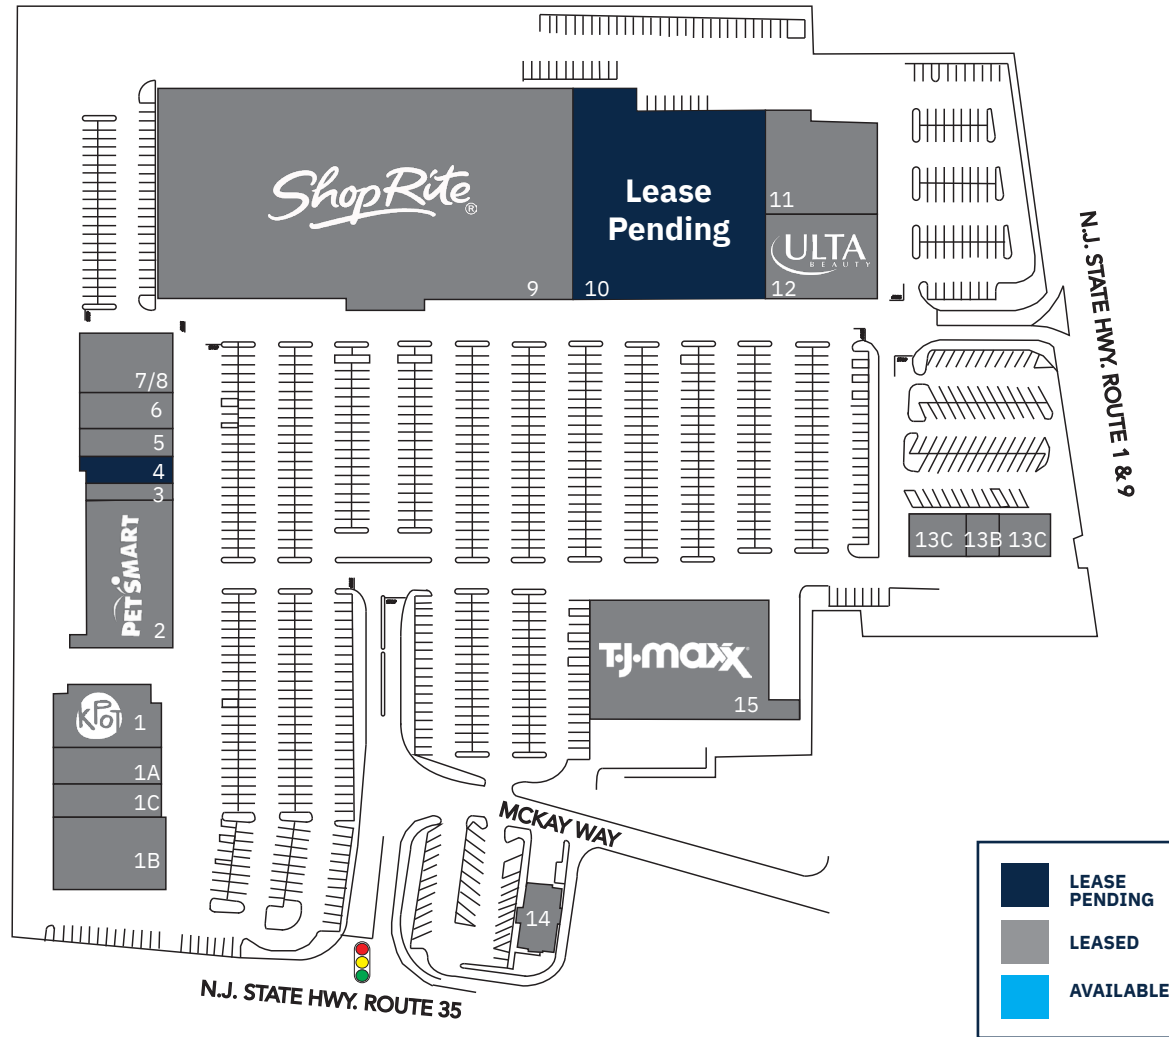

St. Georges Crossing

855 ST. GEORGES AVENUE | WOODBRIDGE, NJ 07095

SITE PLAN

TENANT ROSTER

		SF
1	KPOT Korean BBQ and Hot Pot <i>Opening Soon!</i>	12,290
1A	European Wax Center	2,641
1B	AutoZone	7,790
1C	Verizon	2,781
2	Petsmart	17,981
3	Duds n' Suds	2,500
4	Lease Pending	1,500
5	Dental Center	2,000
6	Visionworks	2,500
7/8	House of Wine & Liquor	5,500
9	ShopRite	93,472
10	Lease Pending	38,459
11	West Marine	14,650
12	Ulta Beauty	10,260
13A	Comcast Xfinity	4,000
13B	Jersey Mike's	1,254
13C	Popeye's	2,470
14	Taco Bell	2,304
15	T.J. Maxx	23,826