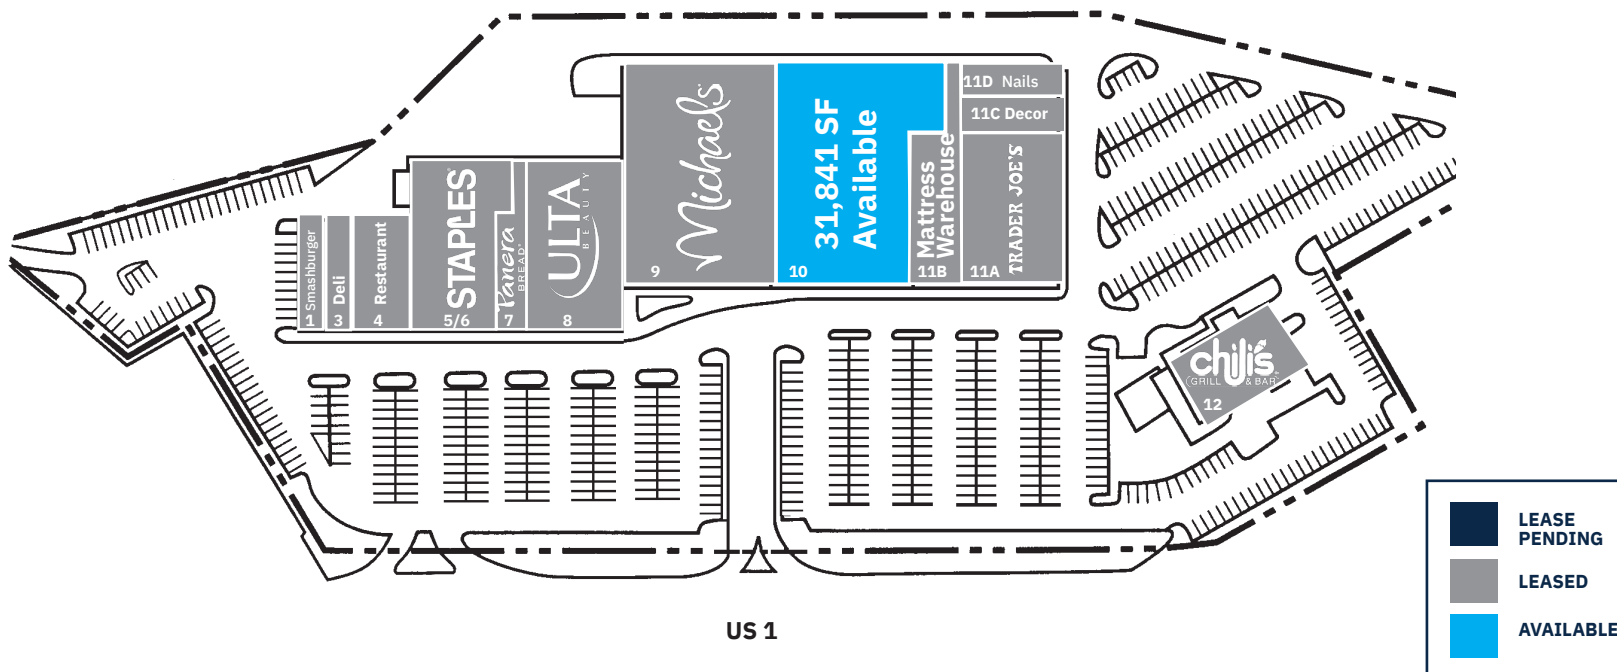

North Village Shopping Center

869 US 1 | NORTH BRUNSWICK, NJ 08902

SITE PLAN

US 1

TENANT ROSTER

1/2	Smashburger	3,007 SF	10	Available	31,841 SF
3	Deli	1,600 SF	11A	Trader Joe's	13,253 SF
4	Wu's Shanghai Dumpling House	3,413 SF	11B	Mattress Warehouse	6,998 SF
5/6	Staples	14,249 SF	11C	Ziabee Home Décor	1,594 SF
7	Panera Bread	5,114 SF	11D	Lux Nails	1,704 SF
8	Ulta Beauty	10,593 SF	12	Chili's	5,910 SF
9	Michaels	24,394 SF			