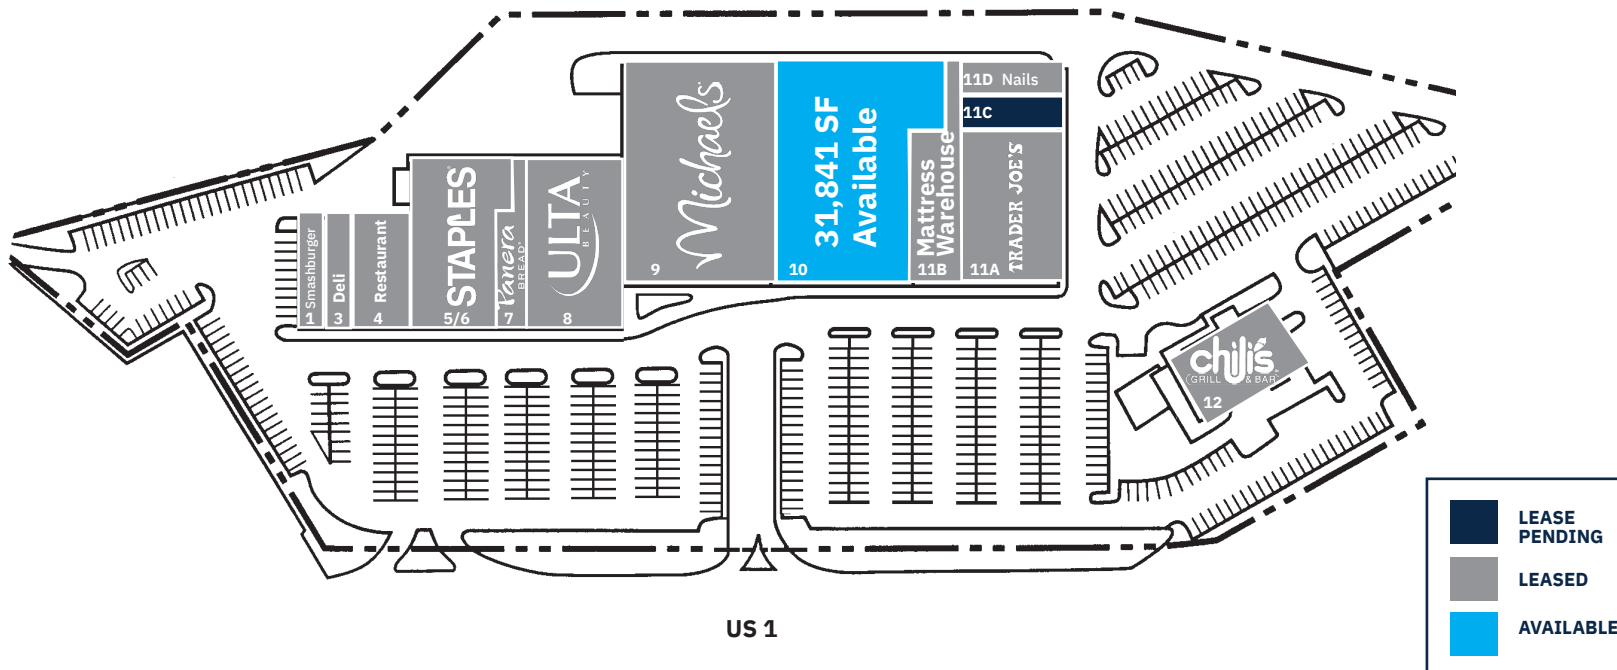

North Village Shopping Center

869 US 1 | NORTH BRUNSWICK, NJ 08902

SITE PLAN

TENANT ROSTER

1/2	Smashburger	3,007 SF	10	Available	31,841 SF
3	Deli	1,600 SF	11A	Trader Joe's	13,253 SF
4	Wu's Shanghai Dumpling House	3,413 SF	11B	Mattress Warehouse	6,998 SF
5/6	Staples	14,249 SF	11C	Lease Pending	1,594 SF
7	Panera Bread	5,114 SF	11D	Lux Nails	1,704 SF
8	Ulta Beauty	10,593 SF	12	Chili's	5,910 SF
9	Michaels	24,394 SF			