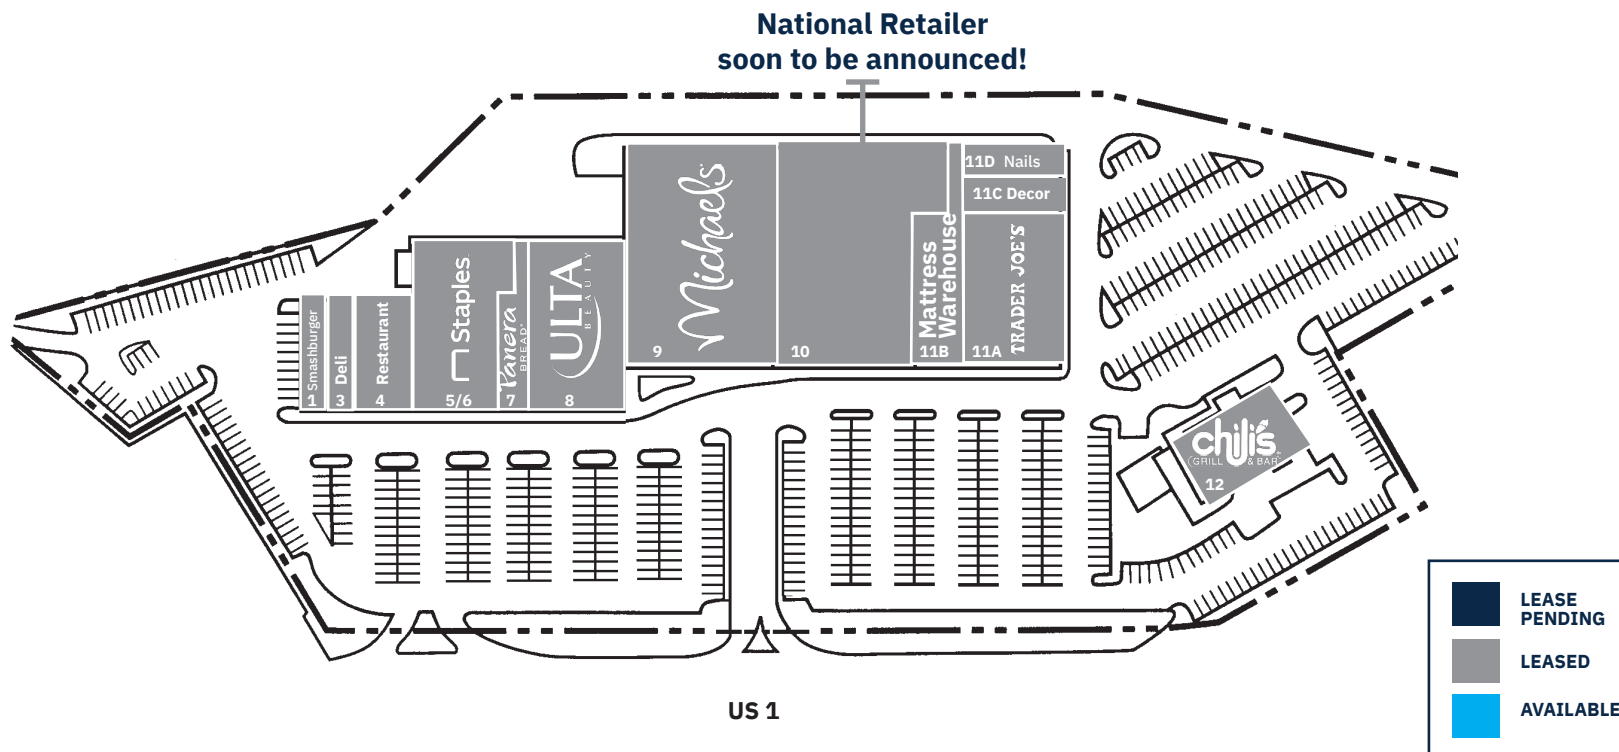

North Village Shopping Center

869 US 1 | NORTH BRUNSWICK, NJ 08902

SITE PLAN

TENANT ROSTER

1/2	Smashburger	3,007 SF	10	National Retailer <i>Opening Soon!</i>	31,841 SF
3	Deli	1,600 SF	11A	Trader Joe's	13,253 SF
4	Wu's Shanghai Dumpling House	3,413 SF	11B	Mattress Warehouse	6,998 SF
5/6	Staples	14,249 SF	11C	Ziabee Home Décor	1,594 SF
7	Panera Bread	5,114 SF	11D	Lux Nails	1,704 SF
8	Ulta Beauty	10,593 SF	12	Chili's	5,910 SF
9	Michaels	24,394 SF			