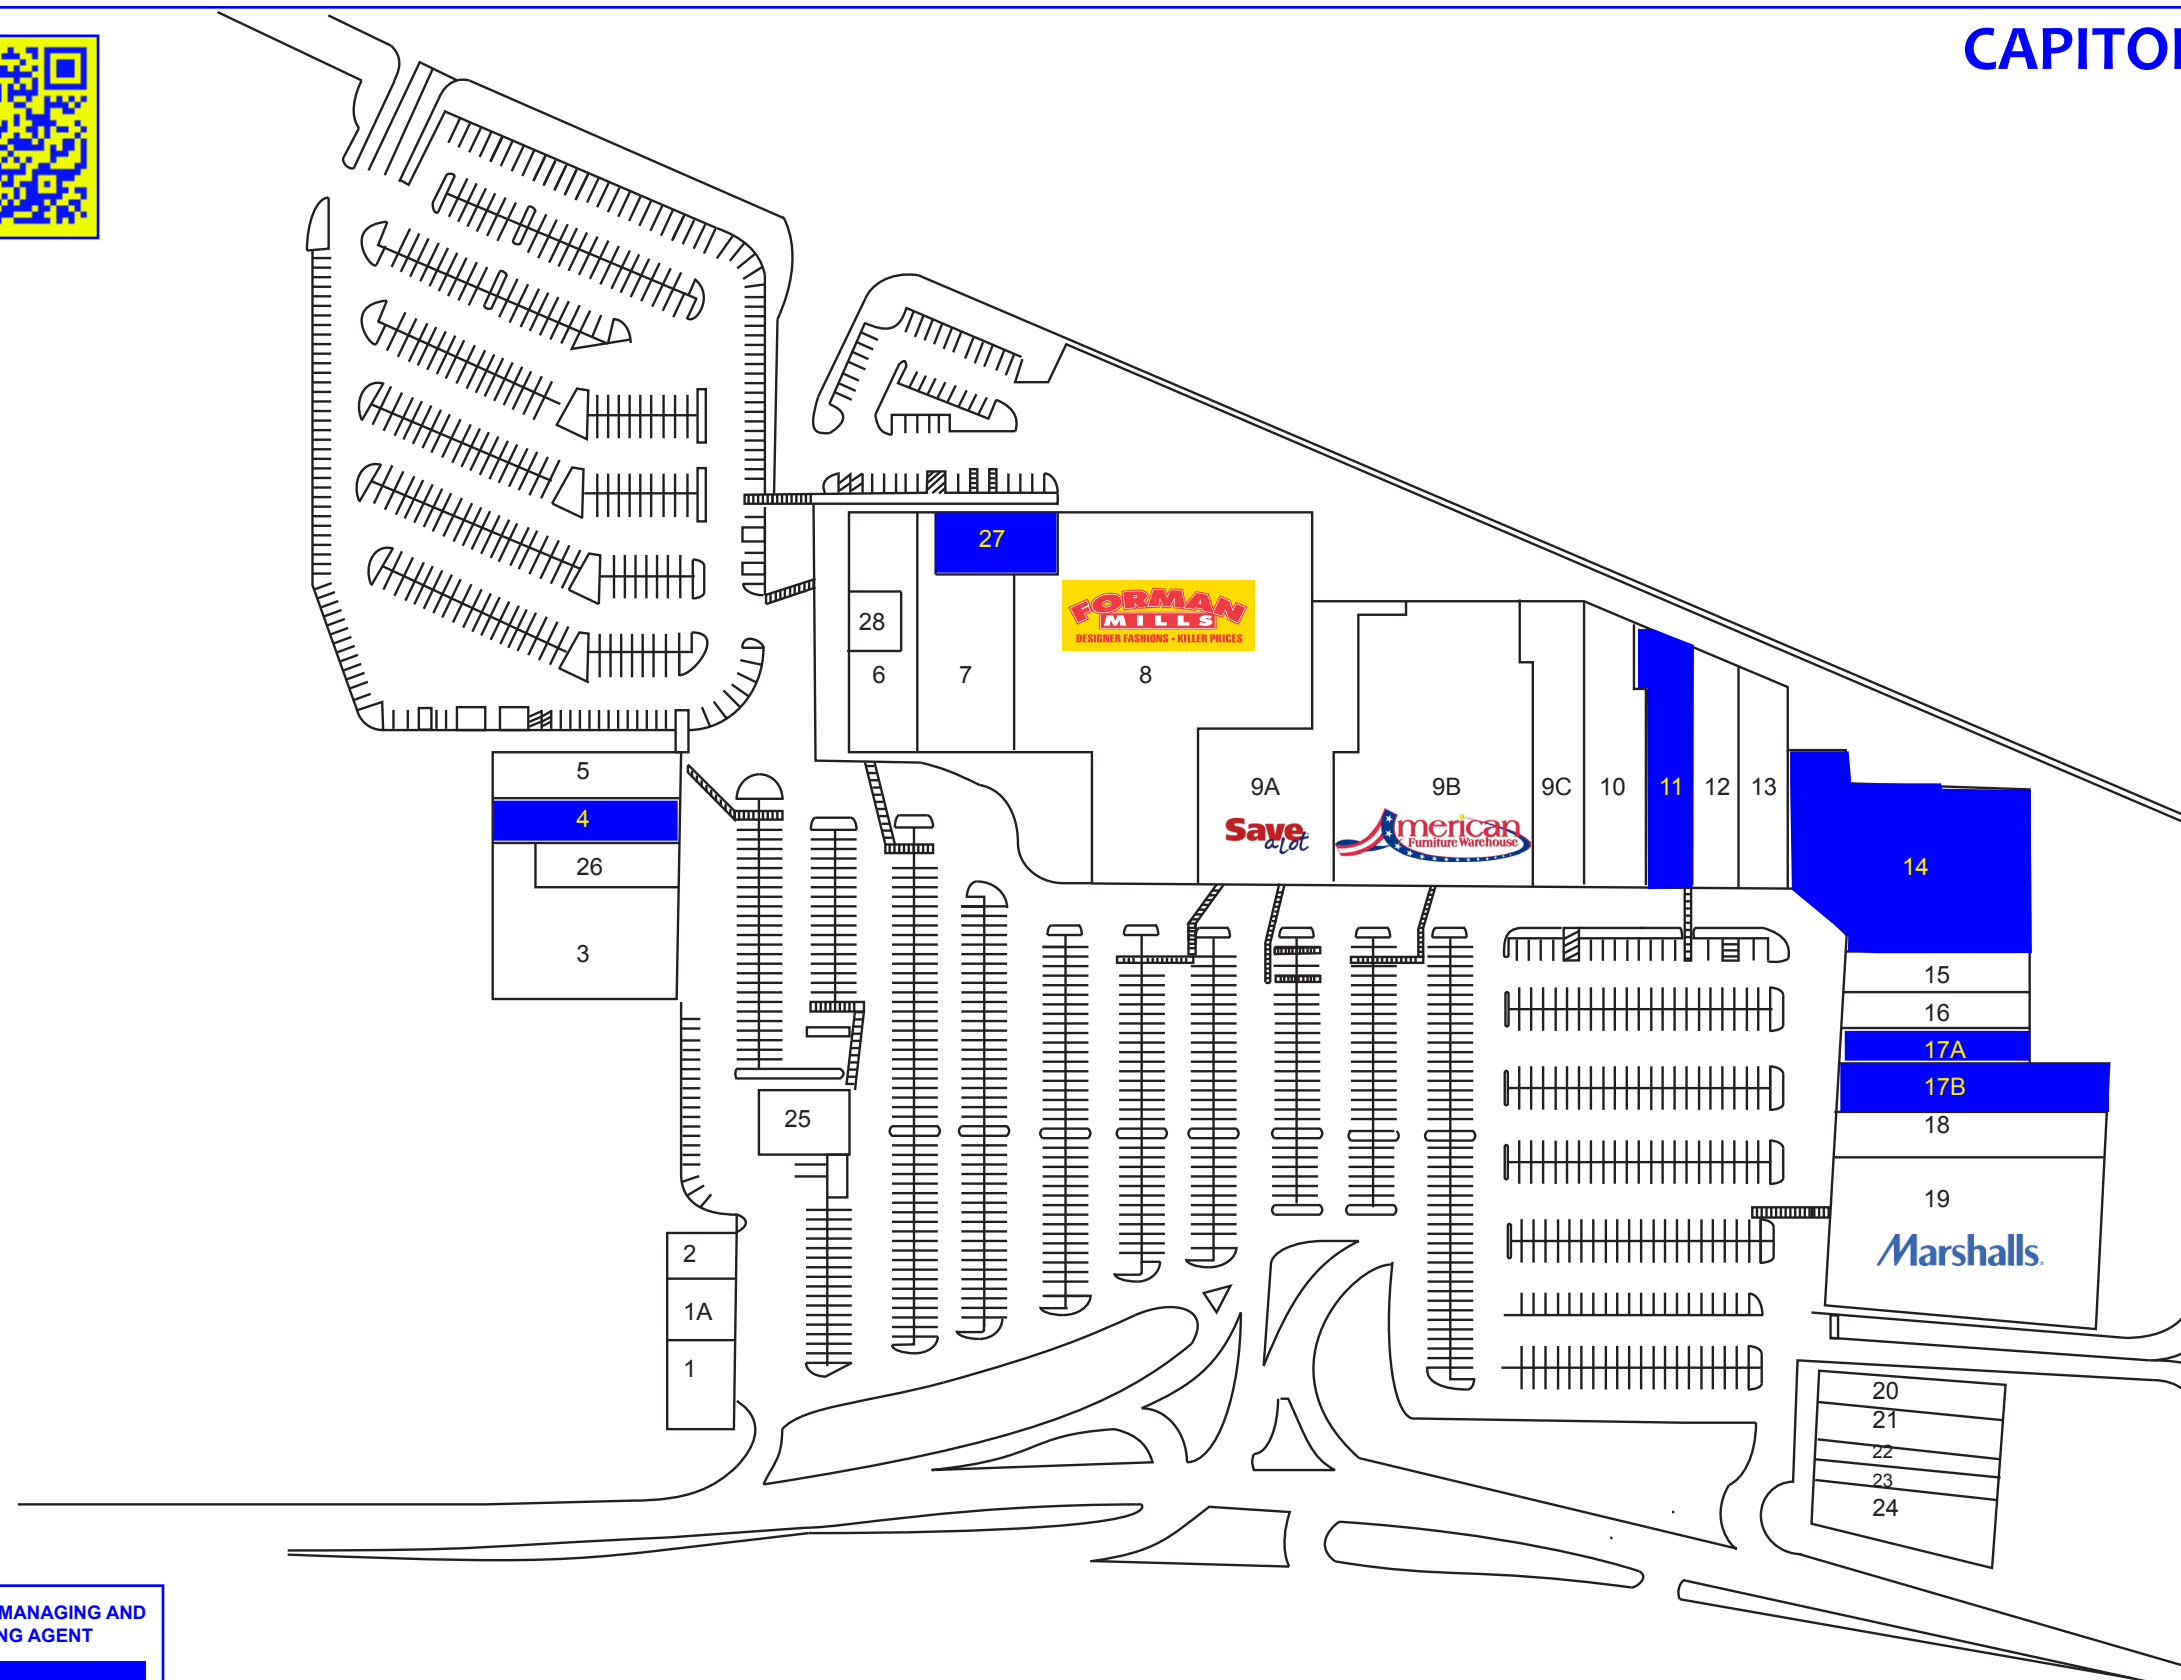

CAPITOL PLAZA SHOPPING CENTER EWING TWP., NJ LEASING PLAN

STORE #	TENANT	SQ. FT
1	U.S. Armed Forces Career	3,803
1A	Cricket Wireless	2,197
2	GNC	1,320
3	Planet Fitness	17,380
4	AVAILABLE	3,915
5	Victorian Beauty Supply	4,598
6	Allied Health Nursing School	8,376
7	Advance Auto Parts	9,597
8	Forman Mills	43,657
9A	Save-A-Lot	17,584
9B	American Furniture	24,983
9C	Harbor Freight Tools	15,619
10	Rainbow	4,872
11	AVAILABLE	9,597
12	Ashley Stewart	5,240
13	Landmark Liquors	6,000
14	AVAILABLE	20,000
15	Dots	3,600
16	Foot Locker	3,600
17A	AVAILABLE	3,810
17B	AVAILABLE	10,000
18	Bike Shop	5,855
19	Marshalls	24,116
20	Laundry	3,175
21	Rent-A-Center	4,200
22	LA Nails	2,159
23	Chinese Restaurant	2,540
24	Kicks USA	5,080
25	Bank of America	3,120
26	Abruzzi Pizza	2,696
27	AVAILABLE	12,570
28	1001 Spruce Office Lobby	